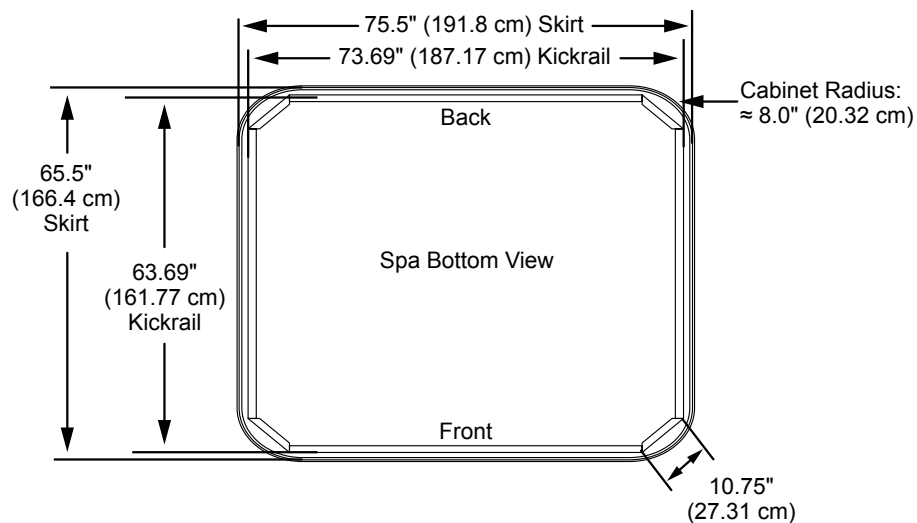

• Jets Pump 1: Powers All Jets + Waterfall when running

19 Total Jets

Spa Operation Subject To Change Without Notice

SEAT DEPTHS

- A = 28.25" (71.8 cm)
- B = 27.00" (68.6 cm)
- C = 27.50" (69.9 cm)
- D = 28.70" (73.2 cm)

Listed dimensions represent distance from top of acrylic to lowest point in seat. Tolerance $\pm 0.5"$ (1.27 cm).

*(See Warranty Document for Specific Details)

Dimensions/Specifications Subject To Change Without Notice

Sundance Spas 680 Alica

Portable Dimensions

IMPORTANT! Always measure each hot tub for exact dimensions BEFORE designing its foundational support and/or decking.

Dimensions/specifications subject to change without notice. Tolerance: $\pm 0.5"$ (1.27 cm)