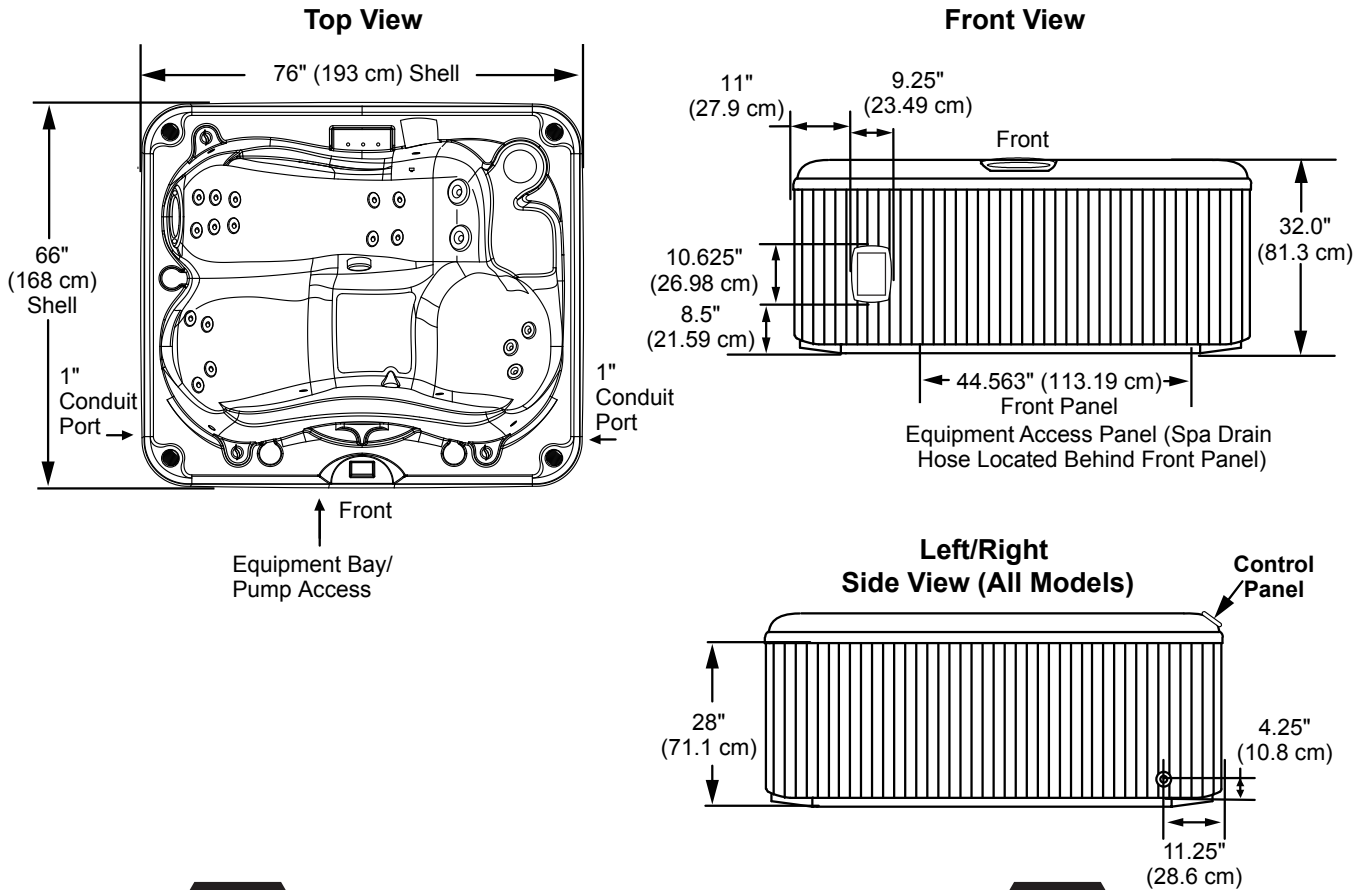

• Jets Pump 1: Powers All Jets + Waterfall when running

19 Total Jets

Spa Operation Subject To Change Without Notice

SEAT DEPTHS

- A = 28.25" (71.8 cm)
- B = 27.00" (68.6 cm)
- C = 27.50" (69.9 cm)
- D = 28.70" (73.2 cm)

Listed dimensions represent distance from top of acrylic to lowest point in seat. Tolerance $\pm 0.5"$ (1.27 cm).

*(See Warranty Document for Specific Details)

Dimensions/Specifications Subject To Change Without Notice

Sundance Spas 680 Alica

Portable Dimensions

IMPORTANT! Always measure each hot tub for exact dimensions BEFORE designing its foundational support and/or decking.

Dimensions/specifications subject to change without notice. Tolerance: $\pm 0.5"$ (1.27 cm)