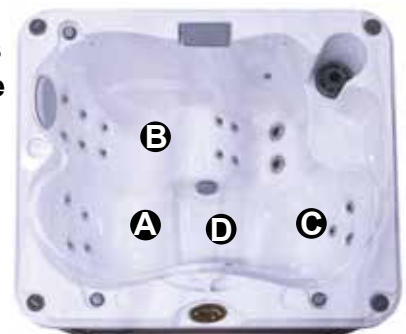

SEAT DEPTHS

- A = 28.25" (71.8 cm)
- B = 27.00" (68.6 cm)
- C = 27.50" (69.9 cm)
- D = 28.70" (73.2 cm)

Listed dimensions represent distance from top of acrylic to lowest point in seat. Tolerance $\pm 0.5"$ (1.27 cm).