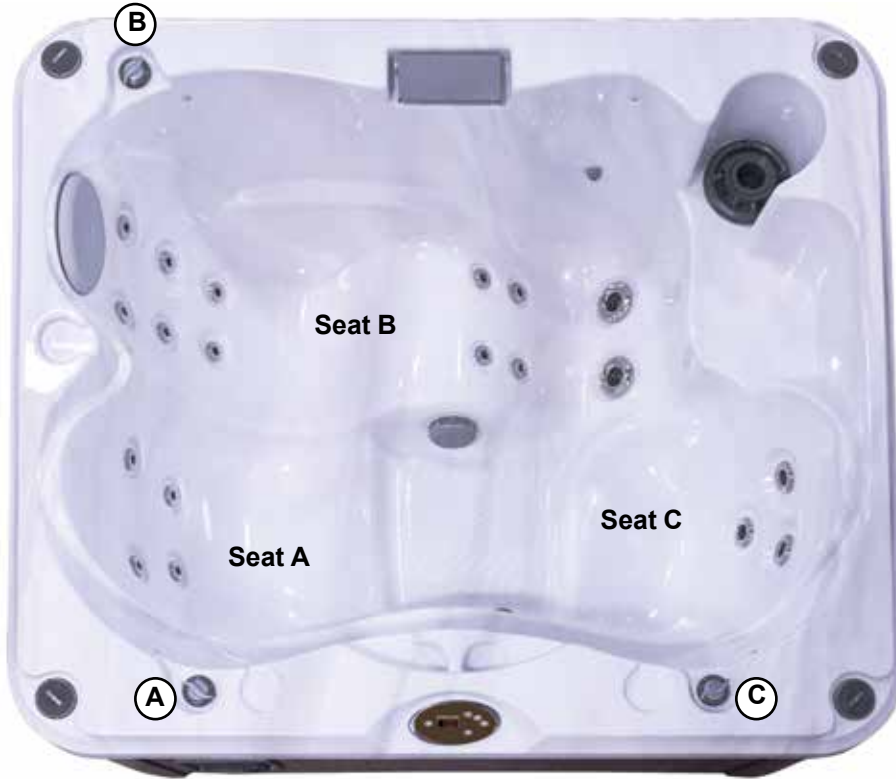

Sundance Spas 680 Alica

Operation/Seat Depths

- (A) Air control - Activates Seat A Jets (4 DX)
- (B) Air control - Activates Seat B Jets (6 DL, 4 DV, 2 DVR)
- (C) Air Control - Activates Seat C Jets (3 DXL)

• Jets Pump 1: Powers All Jets + Waterfall when running