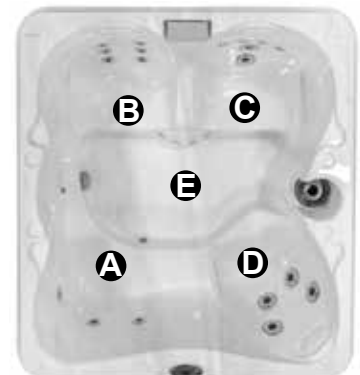

*(See Warranty Document for Specific Details)

Dimensions/Specifications Subject To Change Without Notice

Sundance Spas 680 Prado 5

Operation/Seat Depths

- Jets Pump 1: Powers All Jets + Waterfall when running
- Air is on, all of the time, when Jets pump 1 is running.

23 Total Jets

Spa Operation Subject To Change Without Notice

SEAT DEPTHS

- A = 25.50" (64.7 cm)**
- B = 27.50" (69.9 cm)**
- C = 27.50" (69.9 cm)**
- D = 27.40" (69.6 cm)**
- E = 30.25" (76.8 cm)**

Listed dimensions represent distance from top of acrylic to lowest point in seat. Tolerance $\pm 0.5"$ (1.27 cm).

Sundance Spas 680 Prado 5

Portable Dimensions

FRONT VIEW
(Front view with stereo option shown)
Tolerance: $\pm 0.5"$ (1.27 cm)

IMPORTANT! Always measure each hot tub for exact dimensions BEFORE designing its foundational support and/or decking.