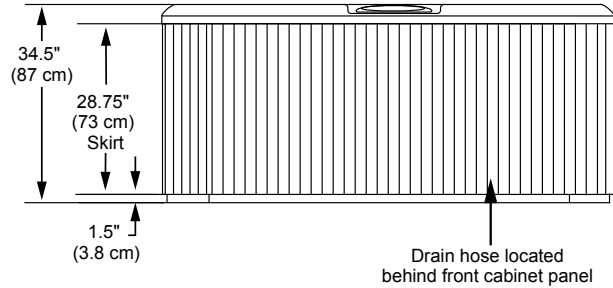

23 Total Jets

Spa Operation Subject To Change Without Notice

SEAT DEPTHS

- A = 25.50" (64.7 cm)**
- B = 27.50" (69.9 cm)**
- C = 27.50" (69.9 cm)**
- D = 27.40" (69.6 cm)**
- E = 30.25" (76.8 cm)**

Listed dimensions represent distance from top of acrylic to lowest point in seat. Tolerance $\pm 0.5"$ (1.27 cm).

Sundance Spas 680 Prado 5

Portable Dimensions

FRONT VIEW
(Front view with stereo option shown)
Tolerance: $\pm 0.5"$ (1.27 cm)

IMPORTANT! Always measure each hot tub for exact dimensions BEFORE designing its foundational support and/or decking.