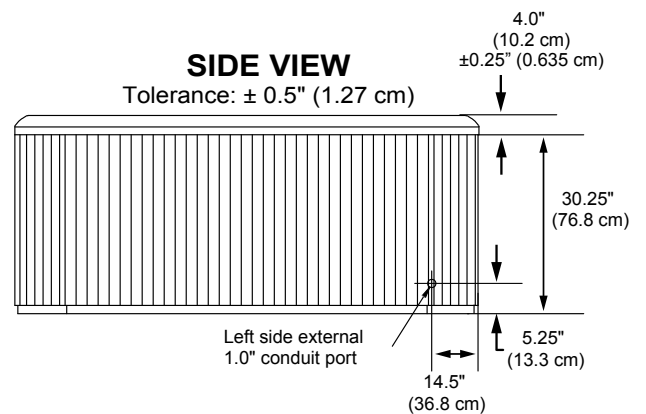

23 Total Jets

Spa Operation Subject To Change Without Notice

SEAT DEPTHS

- A = 25.50" (64.7 cm)**
- B = 27.50" (69.9 cm)**
- C = 27.50" (69.9 cm)**
- D = 27.40" (69.6 cm)**
- E = 30.25" (76.8 cm)**

Listed dimensions represent distance from top of acrylic to lowest point in seat. Tolerance $\pm 0.5"$ (1.27 cm).

Sundance Spas 680 Prado 5

Portable Dimensions

FRONT VIEW
(Front view with stereo option shown)
Tolerance: $\pm 0.5"$ (1.27 cm)

IMPORTANT! Always measure each hot tub for exact dimensions BEFORE designing its foundational support and/or decking.