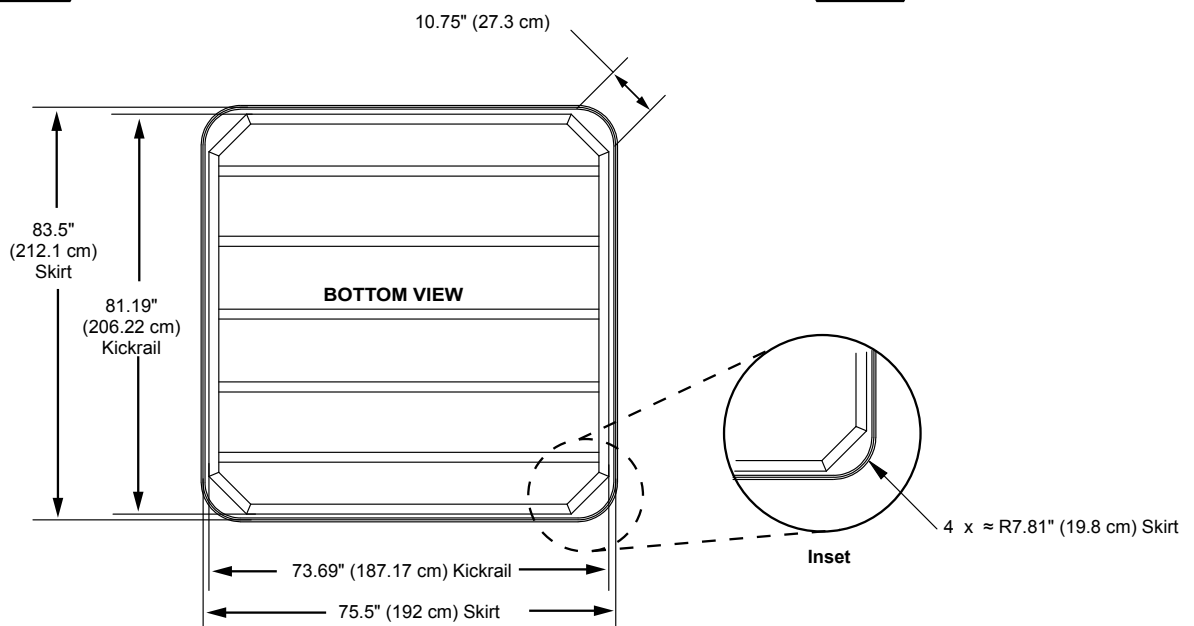

23 Total Jets

Spa Operation Subject To Change Without Notice

SEAT DEPTHS

- A = 25.50" (64.7 cm)**
- B = 27.50" (69.9 cm)**
- C = 27.50" (69.9 cm)**
- D = 27.40" (69.6 cm)**
- E = 30.25" (76.8 cm)**

Listed dimensions represent distance from top of acrylic to lowest point in seat. Tolerance $\pm 0.5"$ (1.27 cm).

Sundance Spas 680 Prado 5

Portable Dimensions

FRONT VIEW
(Front view with stereo option shown)
Tolerance: $\pm 0.5"$ (1.27 cm)

IMPORTANT! Always measure each hot tub for exact dimensions BEFORE designing its foundational support and/or decking.