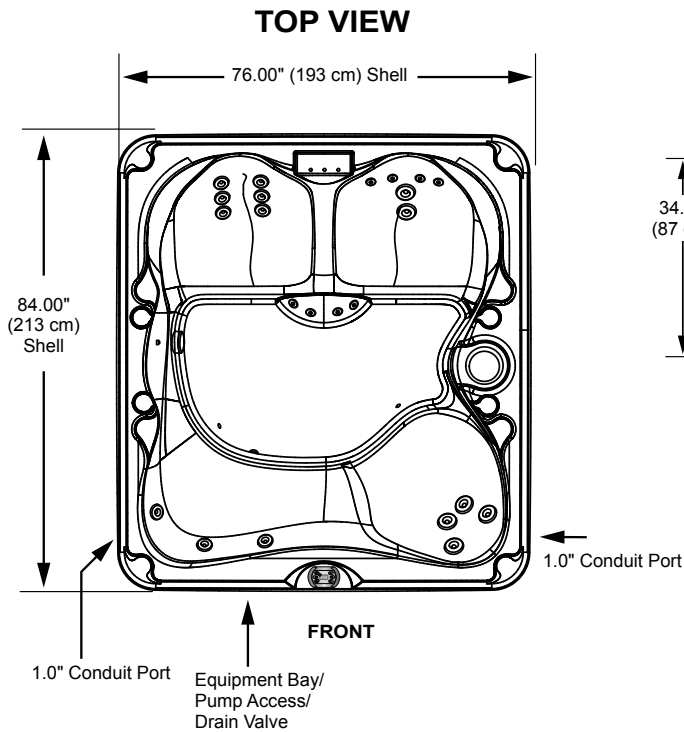

23 Total Jets

Spa Operation Subject To Change Without Notice

SEAT DEPTHS

- A = 25.50" (64.7 cm)**
- B = 27.50" (69.9 cm)**
- C = 27.50" (69.9 cm)**
- D = 27.40" (69.6 cm)**
- E = 30.25" (76.8 cm)**

Listed dimensions represent distance from top of acrylic to lowest point in seat. Tolerance $\pm 0.5"$ (1.27 cm).

Sundance Spas 680 Prado 5

Portable Dimensions

FRONT VIEW
(Front view with stereo option shown)
Tolerance: $\pm 0.5"$ (1.27 cm)

IMPORTANT! Always measure each hot tub for exact dimensions BEFORE designing its foundational support and/or decking.