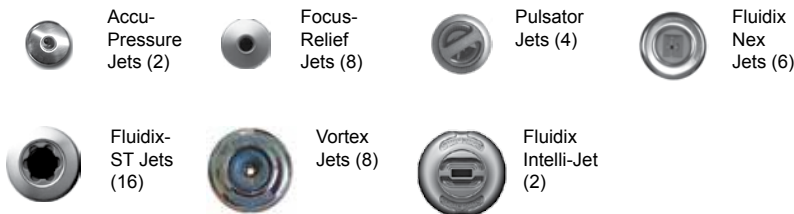

46 Total Jets

Spa Operation Subject To Change Without Notice

SEAT DEPTHS

- **A = 26.50" (67.31 cm)**
- **B = 22.50" (57.15 cm)**
- **C = 27.50" (69.85 cm)**
- **D = 22.00" (55.88 cm)**
- **E = 25.50" (64.77 cm)**
- **F = 22.50" (57.15 cm)**

- **G = 22.75" (57.78 cm)**
- **H = 29.25" (74.29 cm)**
- **I = 31.00" (78.74 cm)**

Listed dimensions represent distance from top of acrylic to lowest point in seat. Tolerance $\pm 0.5"$ (1.27 cm).