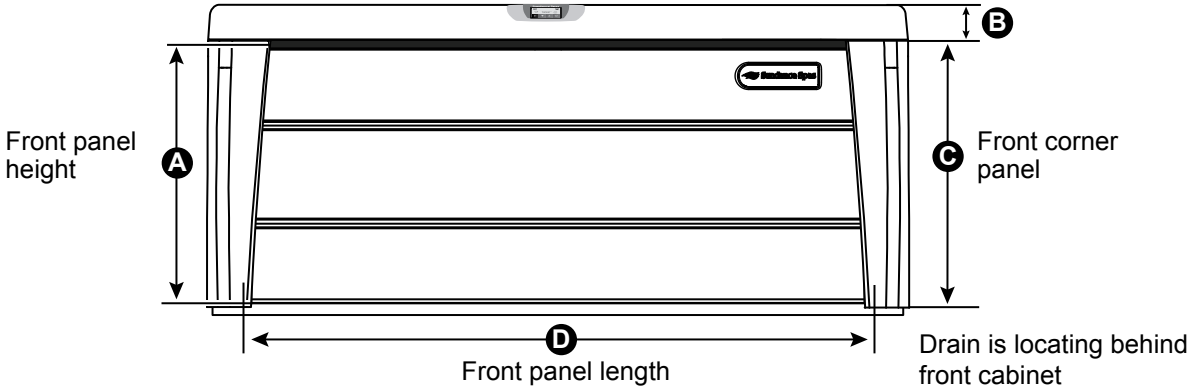

SunSide™ Dimensions

Spa Models	DIMENSIONS A-F (All measurements are an approximate)					
	A	B*	C	D	E	F
Optima	32.25" (81.92 cm)	3.75" (9.52 cm)	32.75" (83.19 cm)	73.0" (185.42 cm)	6.0" (15.24 cm)	5.0" (12.70 cm)
Cameo	32.25" (81.92 cm)		32.75" (83.19 cm)	73.0" (185.42 cm)		
Altamar	32.25" (81.92 cm)		32.75" (83.19 cm)	64.75" (164.47 cm)		
Cambria	28.70" (72.90 cm)		29.20" (74.17 cm)	59.75" (151.77 cm)		
Marin	28.70" (72.90 cm)		29.20" (74.17 cm)	59.75" (151.77 cm)		
Capri	25.25" (64.14 cm)		25.75" (65.41 cm)	65.75" (167.01 cm)		
		*±0.25" (0.635 cm)				

- Dimensions Subject to Change Without Notice -

IMPORTANT! Always measure each hot tub for exact dimensions **BEFORE** designing its foundation support and/or decking.

Dimensions/specifications subject to change without notice. Tolerance: ± 0.5" (1.27 cm)