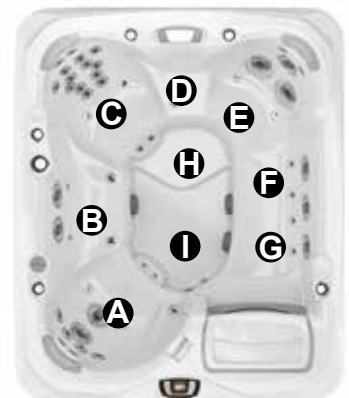

*(See Warranty Document for Specific Details)

Dimensions/Specifications Subject To Change Without Notice