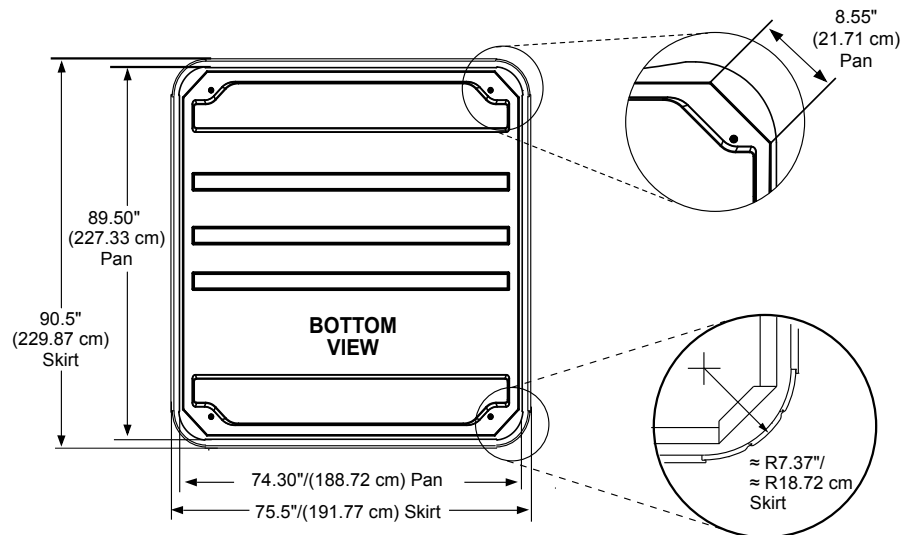

- G = 22.75" (57.78 cm)**
- H = 29.25" (74.29 cm)**
- I = 31.00" (78.74 cm)**

Listed dimensions represent distance from top of acrylic to lowest point in seat. Tolerance $\pm 0.5"$ (1.27 cm).

*(See Warranty Document for Specific Details)

Dimensions/Specifications Subject To Change Without Notice

Sundance Spas 880 Cambria

Portable Dimensions

TOP VIEW

FRONT/BACK VIEW

Tolerance: $\pm 0.5"$ (1.27 cm)

LEFT/RIGHT SIDE VIEW

Tolerance: $\pm 0.5"$ (1.27 cm)

IMPORTANT! Always measure each hot tub for exact dimensions BEFORE designing its foundational support and/or decking.

Dimensions/specifications subject to change without notice. Tolerance: $\pm 0.5"$ (1.27 cm)

*(See Warranty Document for Specific Details)

Dimensions/Specifications Subject To Change Without Notice

SunSide™ Dimensions

Spa Models	DIMENSIONS A-F (All measurements are an approximate)					
	A	B*	C	D	E	F
Optima	32.25" (81.92 cm)	3.75" (9.52 cm)	32.75" (83.19 cm)	73.0" (185.42 cm)	6.0" (15.24 cm)	5.0" (12.70 cm)
Cameo	32.25" (81.92 cm)		32.75" (83.19 cm)	73.0" (185.42 cm)		
Altamar	32.25" (81.92 cm)		32.75" (83.19 cm)	64.75" (164.47 cm)		
Cambria	28.70" (72.90 cm)		29.20" (74.17 cm)	59.75" (151.77 cm)		
Marin	28.70" (72.90 cm)		29.20" (74.17 cm)	59.75" (151.77 cm)		
Capri	25.25" (64.14 cm)		25.75" (65.41 cm)	65.75" (167.01 cm)		
		*±0.25" (0.635 cm)				