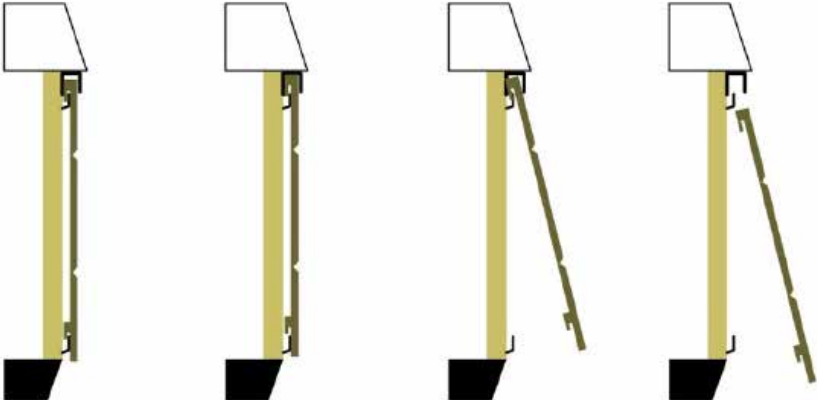

IMPORTANT! Always measure each hot tub for exact dimensions BEFORE designing its foundational support and/or decking.

Dimensions/specifications subject to change without notice. Tolerance: $\pm 0.5"$ (1.27 cm)

*(See Warranty Document for Specific Details)

Dimensions/Specifications Subject To Change Without Notice

SunSide™ Dimensions

Spa Models	DIMENSIONS A-F (All measurements are an approximate)					
	A	B*	C	D	E	F
Optima	32.25" (81.92 cm)	3.75" (9.52 cm)	32.75" (83.19 cm)	73.0" (185.42 cm)	6.0" (15.24 cm)	5.0" (12.70 cm)
Cameo	32.25" (81.92 cm)		32.75" (83.19 cm)	73.0" (185.42 cm)		
Altamar	32.25" (81.92 cm)		32.75" (83.19 cm)	64.75" (164.47 cm)		
Cambria	28.70" (72.90 cm)		29.20" (74.17 cm)	59.75" (151.77 cm)		
Marin	28.70" (72.90 cm)		29.20" (74.17 cm)	59.75" (151.77 cm)		
Capri	25.25" (64.14 cm)		25.75" (65.41 cm)	65.75" (167.01 cm)		
		*±0.25" (0.635 cm)				

- Dimensions Subject to Change Without Notice -

IMPORTANT! Always measure each hot tub for exact dimensions **BEFORE** designing its foundation support and/or decking.

Dimensions/specifications subject to change without notice. Tolerance: ± 0.5" (1.27 cm)