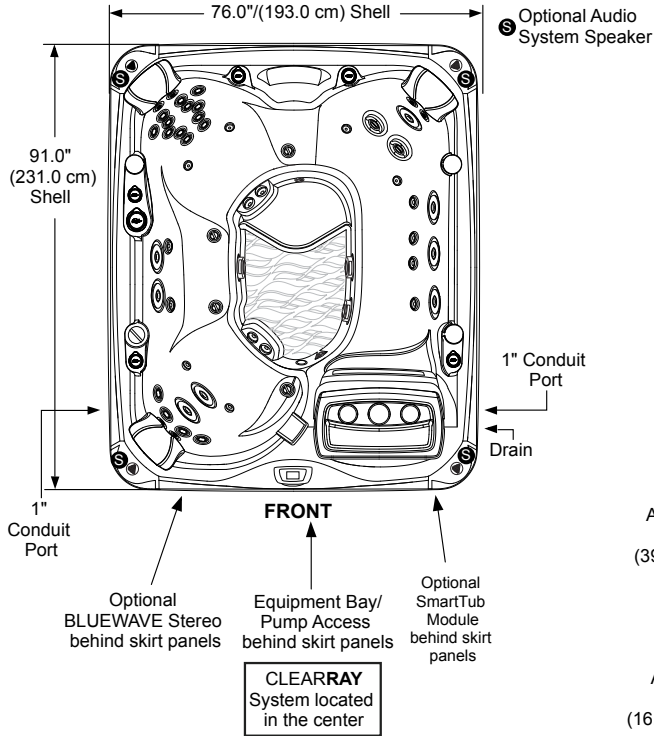

Filter Lid is shown with aftermarket seat pillow

46 Total Jets

Spa Operation Subject To Change Without Notice

SEAT DEPTHS

- A = 26.50" (67.31 cm)**
- B = 22.50" (57.15 cm)**
- C = 27.50" (69.85 cm)**
- D = 22.00" (55.88 cm)**
- E = 25.50" (64.77 cm)**
- F = 22.50" (57.15 cm)**

- G = 22.75" (57.78 cm)**
- H = 29.25" (74.29 cm)**
- I = 31.00" (78.74 cm)**

Listed dimensions represent distance from top of acrylic to lowest point in seat. Tolerance $\pm 0.5"$ (1.27 cm).

*(See Warranty Document for Specific Details)

Dimensions/Specifications Subject To Change Without Notice

Sundance Spas 880 Cambria

Portable Dimensions

TOP VIEW

FRONT/BACK VIEW

Tolerance: $\pm 0.5"$ (1.27 cm)

LEFT/RIGHT SIDE VIEW

Tolerance: $\pm 0.5"$ (1.27 cm)

*(See Warranty Document for Specific Details)

Dimensions/Specifications Subject To Change Without Notice

SunSide™ Dimensions

Spa Models	DIMENSIONS A-F (All measurements are an approximate)					
	A	B*	C	D	E	F
Optima	32.25" (81.92 cm)	3.75" (9.52 cm)	32.75" (83.19 cm)	73.0" (185.42 cm)	6.0" (15.24 cm)	5.0" (12.70 cm)
Cameo	32.25" (81.92 cm)		32.75" (83.19 cm)	73.0" (185.42 cm)		
Altamar	32.25" (81.92 cm)		32.75" (83.19 cm)	64.75" (164.47 cm)		
Cambria	28.70" (72.90 cm)		29.20" (74.17 cm)	59.75" (151.77 cm)		
Marin	28.70" (72.90 cm)		29.20" (74.17 cm)	59.75" (151.77 cm)		
Capri	25.25" (64.14 cm)		25.75" (65.41 cm)	65.75" (167.01 cm)		
		*±0.25" (0.635 cm)				