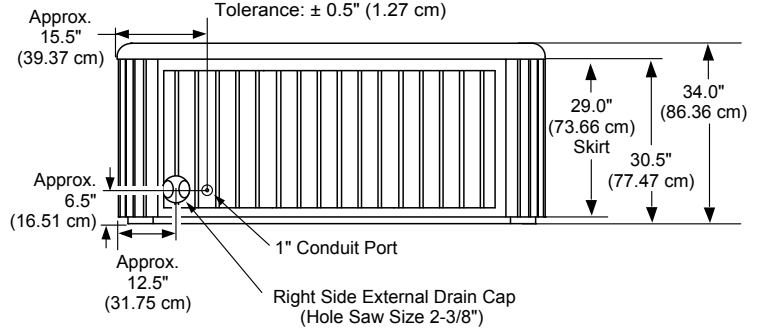

- G = 22.75" (57.78 cm)**
- H = 29.25" (74.29 cm)**
- I = 31.00" (78.74 cm)**

Listed dimensions represent distance from top of acrylic to lowest point in seat. Tolerance $\pm 0.5"$ (1.27 cm).

*(See Warranty Document for Specific Details)

Dimensions/Specifications Subject To Change Without Notice

Sundance Spas 880 Cambria

Portable Dimensions

TOP VIEW

FRONT/BACK VIEW

Tolerance: $\pm 0.5"$ (1.27 cm)

LEFT/RIGHT SIDE VIEW

Tolerance: $\pm 0.5"$ (1.27 cm)

IMPORTANT! Always measure each hot tub for exact dimensions BEFORE designing its foundational support and/or decking.

Dimensions/specifications subject to change without notice. Tolerance: $\pm 0.5"$ (1.27 cm)

*(See Warranty Document for Specific Details)

Dimensions/Specifications Subject To Change Without Notice

SunSide™ Dimensions

Spa Models	DIMENSIONS A-F (All measurements are an approximate)					
	A	B*	C	D	E	F
Optima	32.25" (81.92 cm)	3.75" (9.52 cm)	32.75" (83.19 cm)	73.0" (185.42 cm)	6.0" (15.24 cm)	5.0" (12.70 cm)
Cameo	32.25" (81.92 cm)		32.75" (83.19 cm)	73.0" (185.42 cm)		
Altamar	32.25" (81.92 cm)		32.75" (83.19 cm)	64.75" (164.47 cm)		
Cambria	28.70" (72.90 cm)		29.20" (74.17 cm)	59.75" (151.77 cm)		
Marin	28.70" (72.90 cm)		29.20" (74.17 cm)	59.75" (151.77 cm)		
Capri	25.25" (64.14 cm)		25.75" (65.41 cm)	65.75" (167.01 cm)		
		*±0.25" (0.635 cm)				