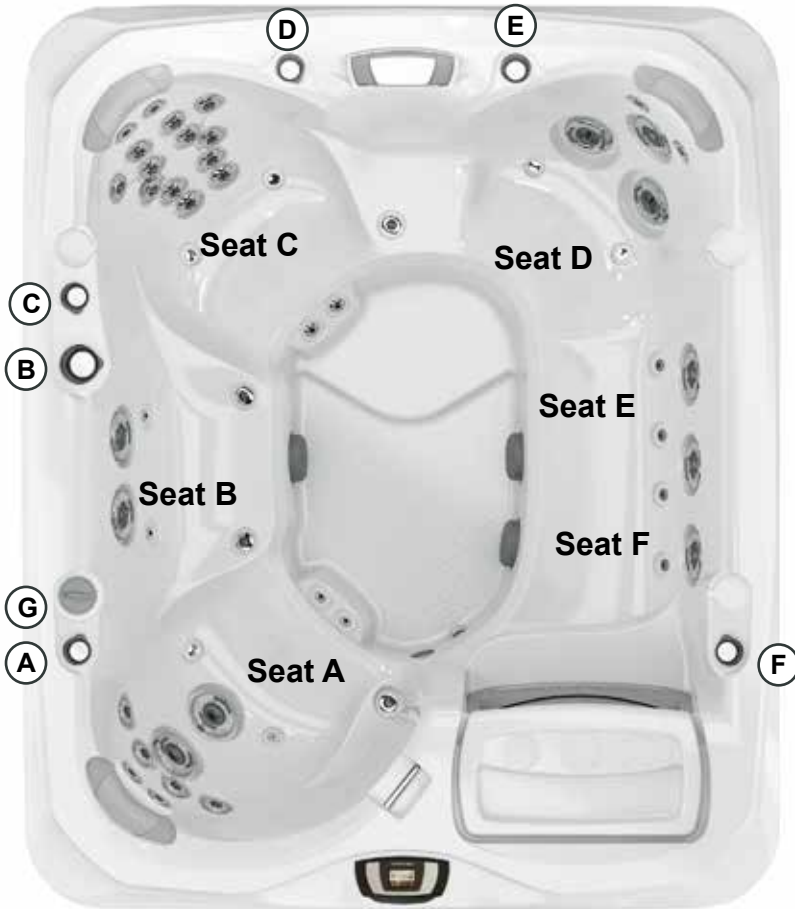

*(See Warranty Document for Specific Details)

Dimensions/Specifications Subject To Change Without Notice

Sundance Spas 880 Cambria

Operation/Seat Depths

- (A)** Air Control - Activates Seat A Jets (2 Fluidix Nex, 4 Fluidix ST, 2 Pulsator, 2 Vortex)
- (B)** Massage Selector [Pump 1] - Adjusts Massage Level Between Seat A Jets and Seat C Jets
- (C)** Air Control - Activates Seat C Upper 8 Jets (2 Fluidix Nex, 6 Fluidix ST)
- (D)** Air Control - Activates Seat C Lower 10 Jets (6 Fluidix ST, 2 Pulsator, 2 Accu-Pressure)
- (E)** Waterfall Selector [8-Hour Circ. Pump] - Controls Waterfall Output
- (F)** Air Control - Activates Seat D Jets (2 Fluidix Nex, 1 Vortex, 2 Fluidix Intelli-Jet) + Seat E Jets (2 Vortex) + Seat F Jets (2 Vortex)
- (G)** Sunscents Dispenser