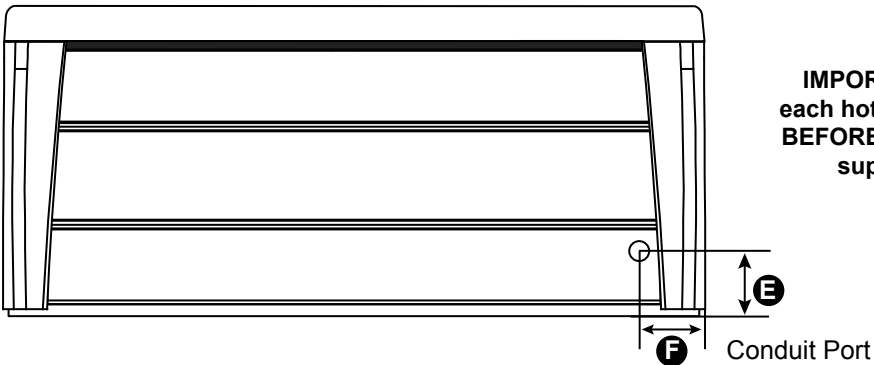

SunSide™ Dimensions

Spa Models	DIMENSIONS A-F (All measurements are an approximate)					
	A	B*	C	D	E	F
Optima	32.25" (81.92 cm)	3.75" (9.52 cm)	32.75" (83.19 cm)	73.0" (185.42 cm)	6.0" (15.24 cm)	5.0" (12.70 cm)
Cameo	32.25" (81.92 cm)		32.75" (83.19 cm)	73.0" (185.42 cm)		
Altamar	32.25" (81.92 cm)		32.75" (83.19 cm)	64.75" (164.47 cm)		
Cambria	28.70" (72.90 cm)		29.20" (74.17 cm)	59.75" (151.77 cm)		
Marin	28.70" (72.90 cm)		29.20" (74.17 cm)	59.75" (151.77 cm)		
Capri	25.25" (64.14 cm)		25.75" (65.41 cm)	65.75" (167.01 cm)		
		*±0.25" (0.635 cm)				

- Dimensions Subject to Change Without Notice -

IMPORTANT! Always measure each hot tub for exact dimensions **BEFORE** designing its foundation support and/or decking.

Dimensions/specifications subject to change without notice. Tolerance: ± 0.5" (1.27 cm)