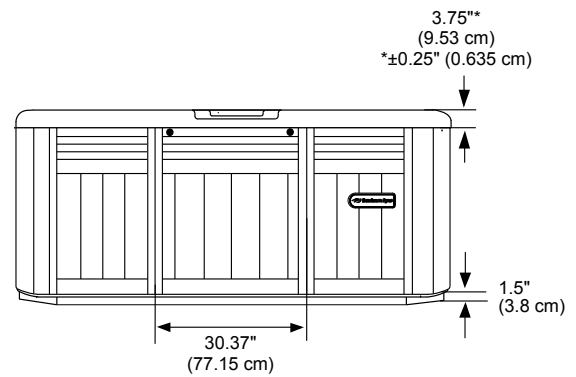

- G = 22.75" (57.78 cm)**
- H = 29.25" (74.29 cm)**
- I = 31.00" (78.74 cm)**

Listed dimensions represent distance from top of acrylic to lowest point in seat. Tolerance $\pm 0.5"$ (1.27 cm).

*(See Warranty Document for Specific Details)

Dimensions/Specifications Subject To Change Without Notice

Sundance Spas 880 Cambria

Portable Dimensions

TOP VIEW

FRONT/BACK VIEW

Tolerance: $\pm 0.5"$ (1.27 cm)

LEFT/RIGHT SIDE VIEW

Tolerance: $\pm 0.5"$ (1.27 cm)

IMPORTANT! Always measure each hot tub for exact dimensions BEFORE designing its foundational support and/or decking.

Dimensions/specifications subject to change without notice. Tolerance: $\pm 0.5"$ (1.27 cm)

*(See Warranty Document for Specific Details)

Dimensions/Specifications Subject To Change Without Notice

SunSide™ Dimensions

Spa Models	DIMENSIONS A-F (All measurements are an approximate)					
	A	B*	C	D	E	F
Optima	32.25" (81.92 cm)	3.75" (9.52 cm)	32.75" (83.19 cm)	73.0" (185.42 cm)	6.0" (15.24 cm)	5.0" (12.70 cm)
Cameo	32.25" (81.92 cm)		32.75" (83.19 cm)	73.0" (185.42 cm)		
Altamar	32.25" (81.92 cm)		32.75" (83.19 cm)	64.75" (164.47 cm)		
Cambria	28.70" (72.90 cm)		29.20" (74.17 cm)	59.75" (151.77 cm)		
Marin	28.70" (72.90 cm)		29.20" (74.17 cm)	59.75" (151.77 cm)		
Capri	25.25" (64.14 cm)		25.75" (65.41 cm)	65.75" (167.01 cm)		
		*±0.25" (0.635 cm)				