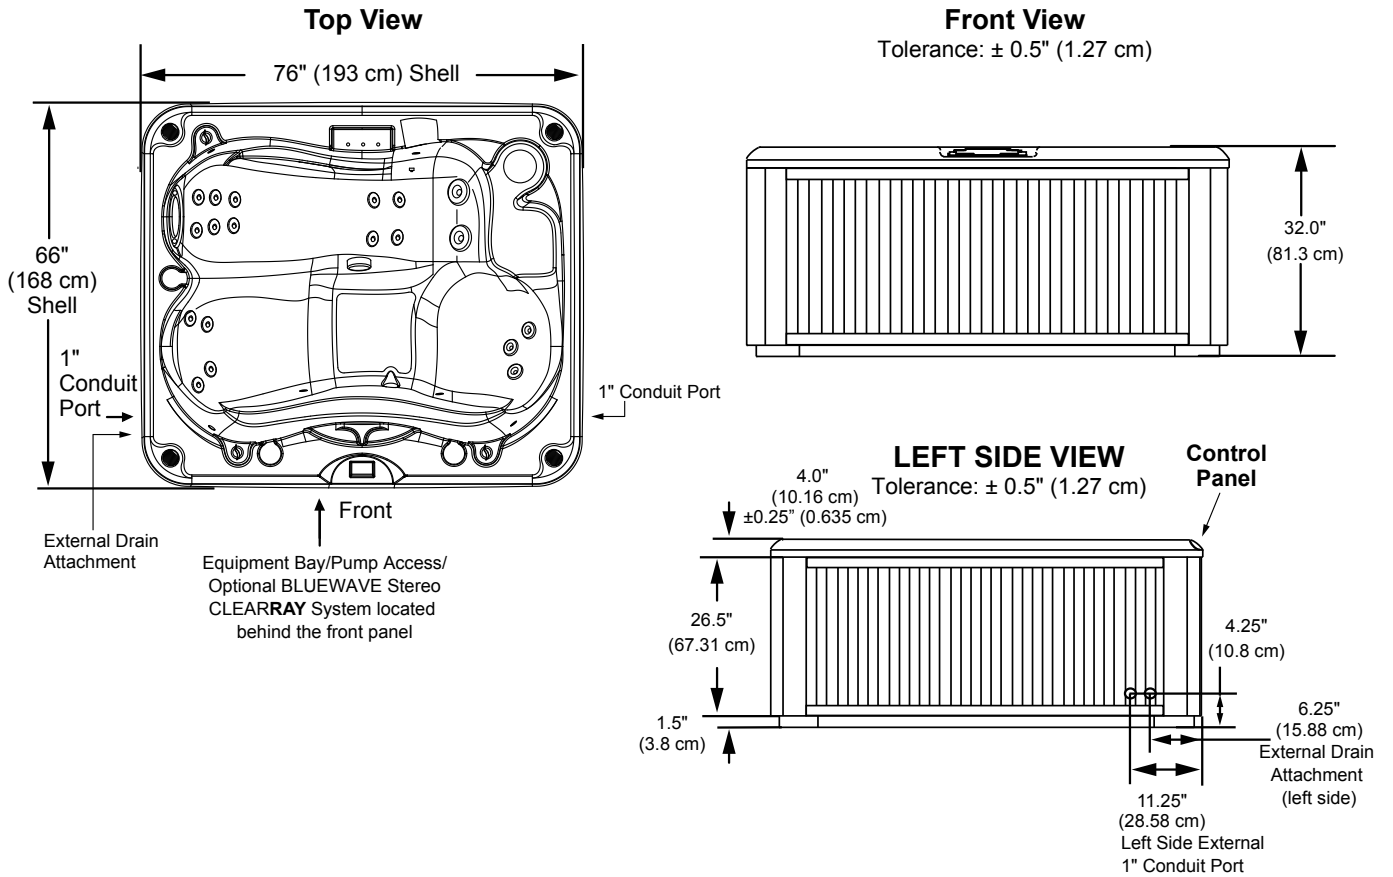

• Jets Pump 1: Powers All Jets + Waterfall when running

19 Total Jets

Spa Operation Subject To Change Without Notice

SEAT DEPTHS

- A = 28.25" (71.8 cm)
- B = 27.00" (68.6 cm)
- C = 27.50" (69.9 cm)
- D = 28.70" (73.2 cm)

Listed dimensions represent distance from top of acrylic to lowest point in seat. Tolerance $\pm 0.5"$ (1.27 cm).

*(See Warranty Document for Specific Details)

Dimensions/Specifications Subject To Change Without Notice

Sundance Spas 680 Alicia

Portable Dimensions

IMPORTANT! Always measure each hot tub for exact dimensions BEFORE designing its foundational support and/or decking.

Dimensions/specifications subject to change without notice. Tolerance: $\pm 0.5"$ (1.27 cm)