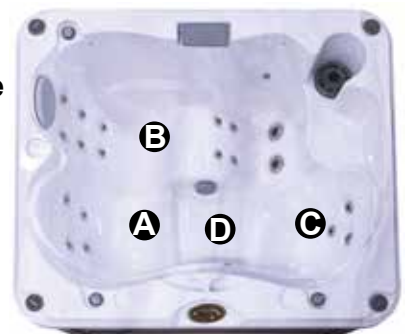

SEAT DEPTHS

- A = 28.25" (71.8 cm)
- B = 27.00" (68.6 cm)
- C = 27.50" (69.9 cm)
- D = 28.70" (73.2 cm)

Listed dimensions represent distance from top of acrylic to lowest point in seat. Tolerance $\pm 0.5"$ (1.27 cm).