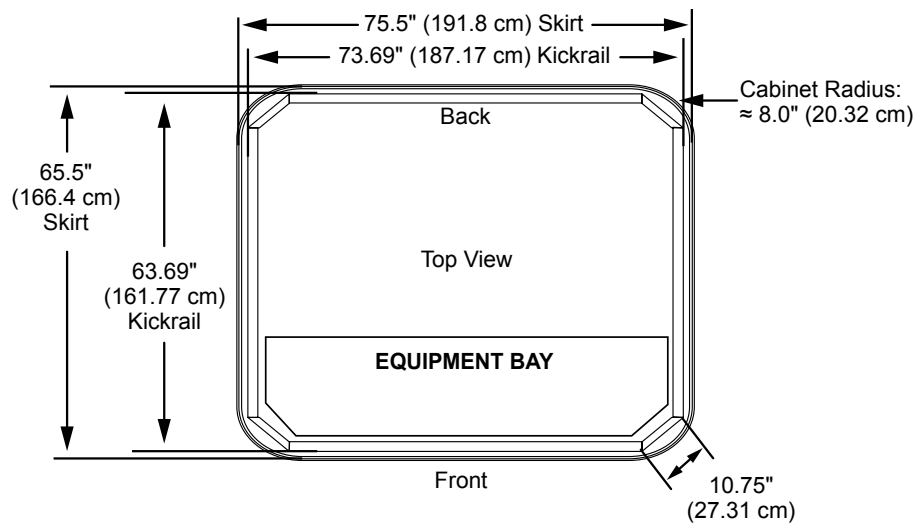

• Jets Pump 1: Powers All Jets + Waterfall when running

19 Total Jets

Spa Operation Subject To Change Without Notice

SEAT DEPTHS

- A = 28.25" (71.8 cm)
- B = 27.00" (68.6 cm)
- C = 27.50" (69.9 cm)
- D = 28.70" (73.2 cm)

Listed dimensions represent distance from top of acrylic to lowest point in seat. Tolerance $\pm 0.5"$ (1.27 cm).

*(See Warranty Document for Specific Details)

Dimensions/Specifications Subject To Change Without Notice

Sundance Spas 680 Alicia

Portable Dimensions

IMPORTANT! Always measure each hot tub for exact dimensions BEFORE designing its foundational support and/or decking.

Dimensions/specifications subject to change without notice. Tolerance: $\pm 0.5"$ (1.27 cm)