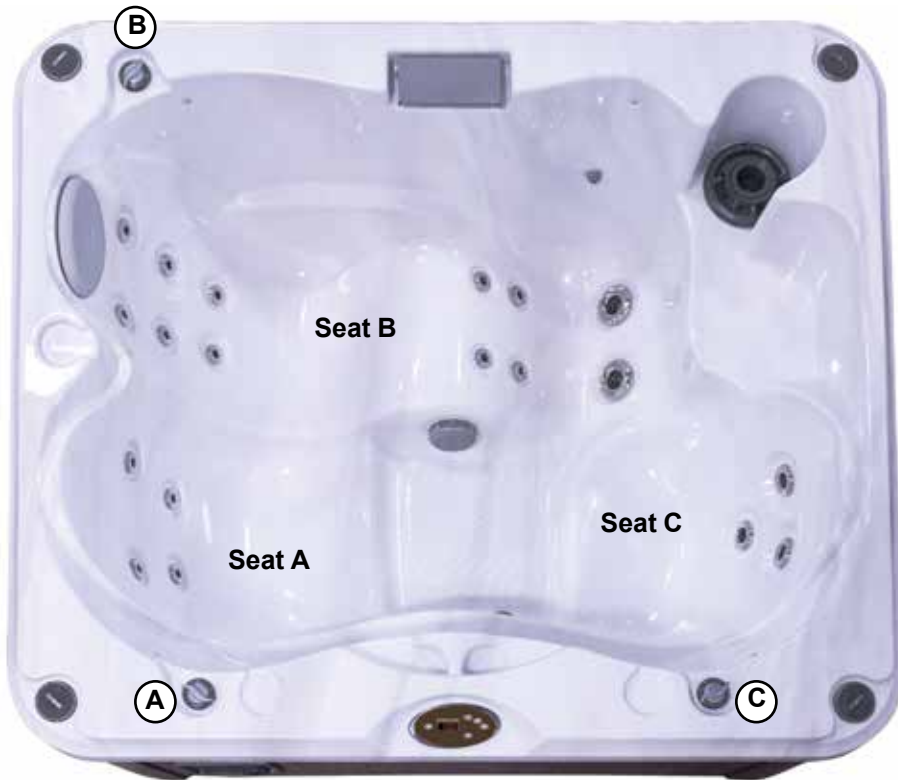

*(See Warranty Document for Specific Details)

Dimensions/Specifications Subject To Change Without Notice

Sundance Spas 680 Alicia

Operation/Seat Depths

- Ⓐ Air control - Activates Seat A Jets (4 DX)
- Ⓑ Air control - Activates Seat B Jets (6 DL, 4 DV, 2 DVR)
- Ⓒ Air Control - Activates Seat C Jets (3 DXL)

• Jets Pump 1: Powers All Jets + Waterfall when running

19 Total Jets

Spa Operation Subject To Change Without Notice

SEAT DEPTHS

- A = 28.25" (71.8 cm)
- B = 27.00" (68.6 cm)
- C = 27.50" (69.9 cm)
- D = 28.70" (73.2 cm)