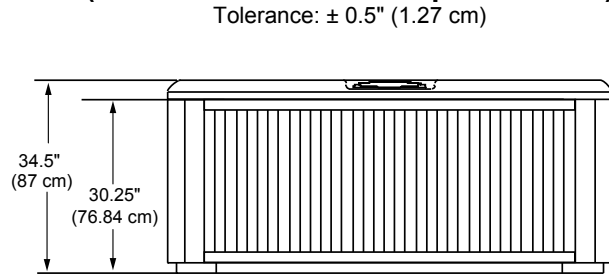

23 Total Jets

Spa Operation Subject To Change Without Notice

SEAT DEPTHS

- A = 25.50" (64.7 cm)**
- B = 27.50" (69.9 cm)**
- C = 27.50" (69.9 cm)**
- D = 27.40" (69.6 cm)**
- E = 30.25" (76.8 cm)**

Listed dimensions represent distance from top of acrylic to lowest point in seat. Tolerance $\pm 0.5"$ (1.27 cm).

*(See Warranty Document for Specific Details)

Dimensions/Specifications Subject To Change Without Notice

Sundance Spas 680 Prado 5

Portable Dimensions

TOP VIEW

FRONT VIEW
(Front view with stereo option shown)

LEFT SIDE VIEW
Tolerance: $\pm 0.5"$ (1.27 cm)

IMPORTANT! Always measure each hot tub for exact dimensions BEFORE designing its foundational support and/or decking.

*(See Warranty Document for Specific Details)