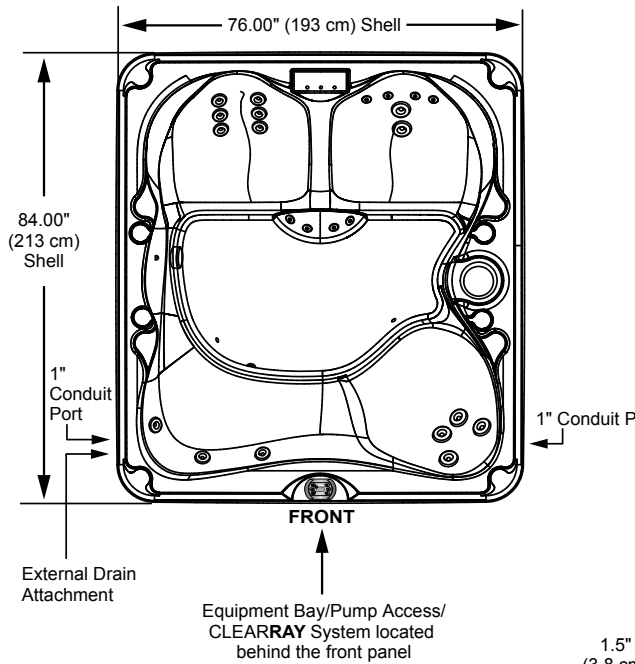

23 Total Jets

Spa Operation Subject To Change Without Notice

SEAT DEPTHS

- A = 25.50" (64.7 cm)**
- B = 27.50" (69.9 cm)**
- C = 27.50" (69.9 cm)**
- D = 27.40" (69.6 cm)**
- E = 30.25" (76.8 cm)**

Listed dimensions represent distance from top of acrylic to lowest point in seat. Tolerance $\pm 0.5"$ (1.27 cm).

*(See Warranty Document for Specific Details)

Dimensions/Specifications Subject To Change Without Notice

Sundance Spas 680 Prado 5

Portable Dimensions

TOP VIEW

FRONT VIEW
(Front view with stereo option shown)

LEFT SIDE VIEW
Tolerance: $\pm 0.5"$ (1.27 cm)

IMPORTANT! Always measure each hot tub for exact dimensions BEFORE designing its foundational support and/or decking.

*(See Warranty Document for Specific Details)