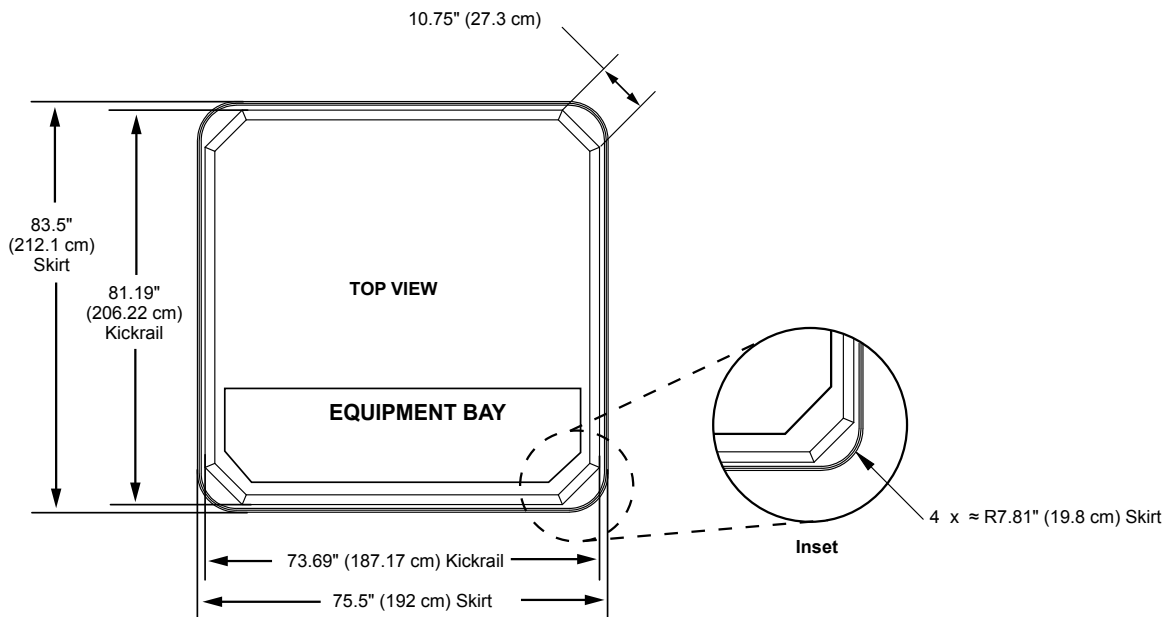

23 Total Jets

Spa Operation Subject To Change Without Notice

SEAT DEPTHS

- A = 25.50" (64.7 cm)**
- B = 27.50" (69.9 cm)**
- C = 27.50" (69.9 cm)**
- D = 27.40" (69.6 cm)**
- E = 30.25" (76.8 cm)**

Listed dimensions represent distance from top of acrylic to lowest point in seat. Tolerance $\pm 0.5"$ (1.27 cm).

*(See Warranty Document for Specific Details)

Dimensions/Specifications Subject To Change Without Notice

Sundance Spas 680 Prado 5

Portable Dimensions

TOP VIEW

FRONT VIEW
(Front view with stereo option shown)

LEFT SIDE VIEW
Tolerance: $\pm 0.5"$ (1.27 cm)

IMPORTANT! Always measure each hot tub for exact dimensions BEFORE designing its foundational support and/or decking.

*(See Warranty Document for Specific Details)