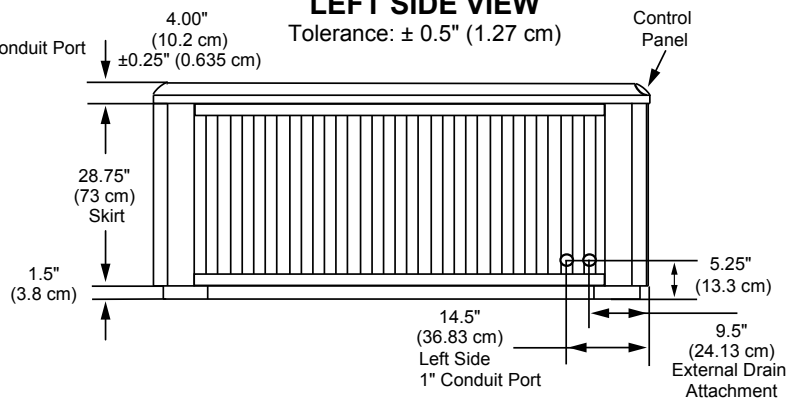

23 Total Jets

Spa Operation Subject To Change Without Notice

SEAT DEPTHS

- A = 25.50" (64.7 cm)**
- B = 27.50" (69.9 cm)**
- C = 27.50" (69.9 cm)**
- D = 27.40" (69.6 cm)**
- E = 30.25" (76.8 cm)**

Listed dimensions represent distance from top of acrylic to lowest point in seat. Tolerance $\pm 0.5"$ (1.27 cm).

*(See Warranty Document for Specific Details)

Dimensions/Specifications Subject To Change Without Notice

Sundance Spas 680 Prado 5

Portable Dimensions

TOP VIEW

FRONT VIEW
(Front view with stereo option shown)

LEFT SIDE VIEW
Tolerance: $\pm 0.5"$ (1.27 cm)

IMPORTANT! Always measure each hot tub for exact dimensions BEFORE designing its foundational support and/or decking.

*(See Warranty Document for Specific Details)