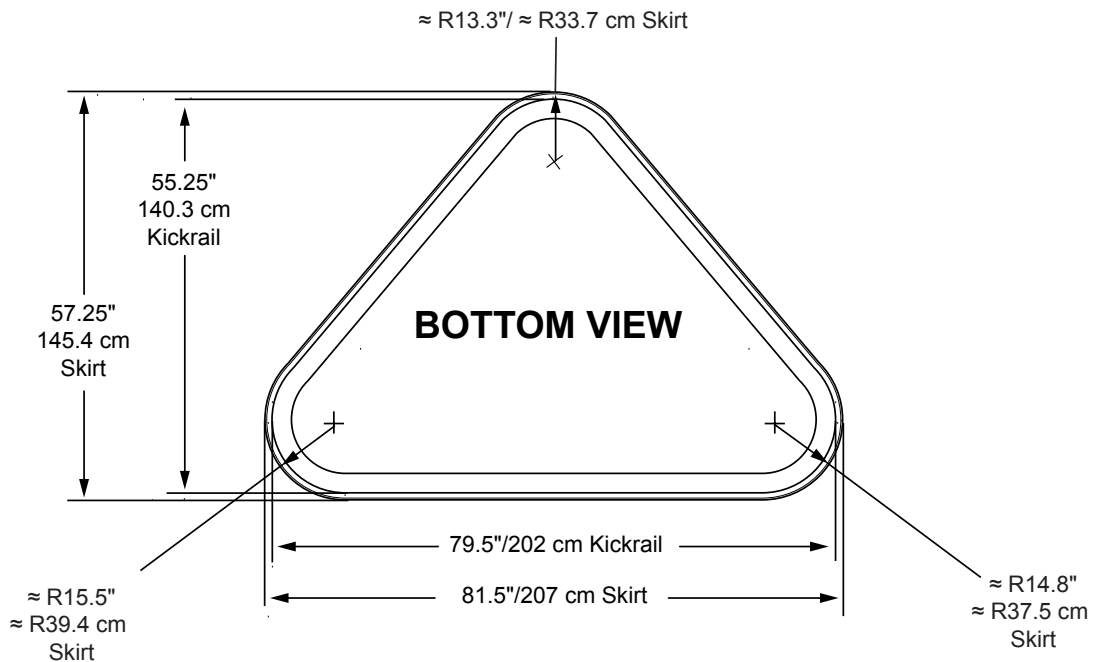

Spa Operation Subject To Change Without Notice

SEAT DEPTHS

- A = 25.00" (63.50 cm)**
- B = 21.00" (53.34 cm)**
- C = 18.75" (47.63 cm)**
- D = 28.75" (73.03 cm)**

Listed dimensions represent distance from top of acrylic to lowest point in seat. **Tolerance ± 0.5" (1.27 cm).**

Dimensions/Specifications Subject To Change Without Notice

Sundance Spas 680 Tacoma

Portable Dimensions

IMPORTANT! Always measure each hot tub for exact dimensions BEFORE designing its foundational support and/or decking.