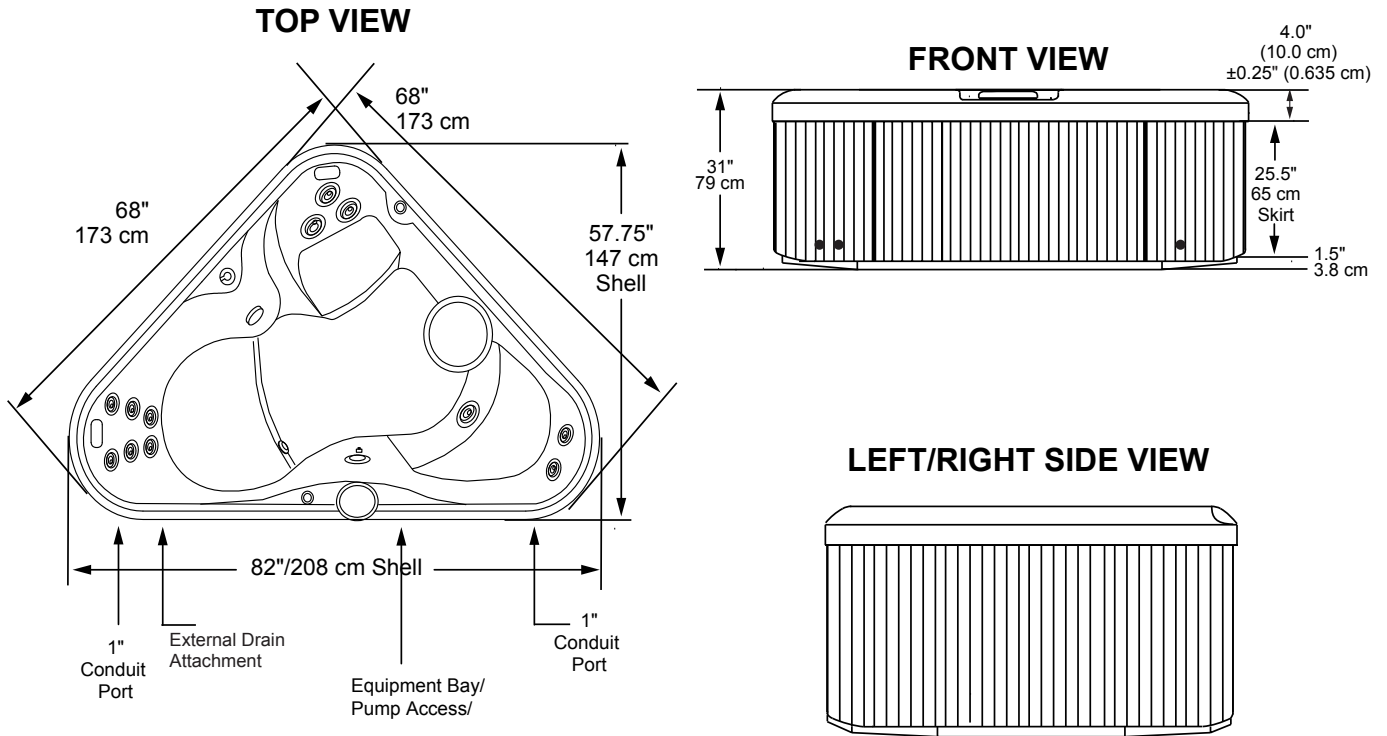

Spa Operation Subject To Change Without Notice

SEAT DEPTHS

- A = 25.00" (63.50 cm)**
- B = 21.00" (53.34 cm)**
- C = 18.75" (47.63 cm)**
- D = 28.75" (73.03 cm)**

Listed dimensions represent distance from top of acrylic to lowest point in seat. **Tolerance ± 0.5" (1.27 cm).**

Dimensions/Specifications Subject To Change Without Notice

Sundance Spas 680 Tacoma

Portable Dimensions

IMPORTANT! Always measure each hot tub for exact dimensions BEFORE designing its foundational support and/or decking.