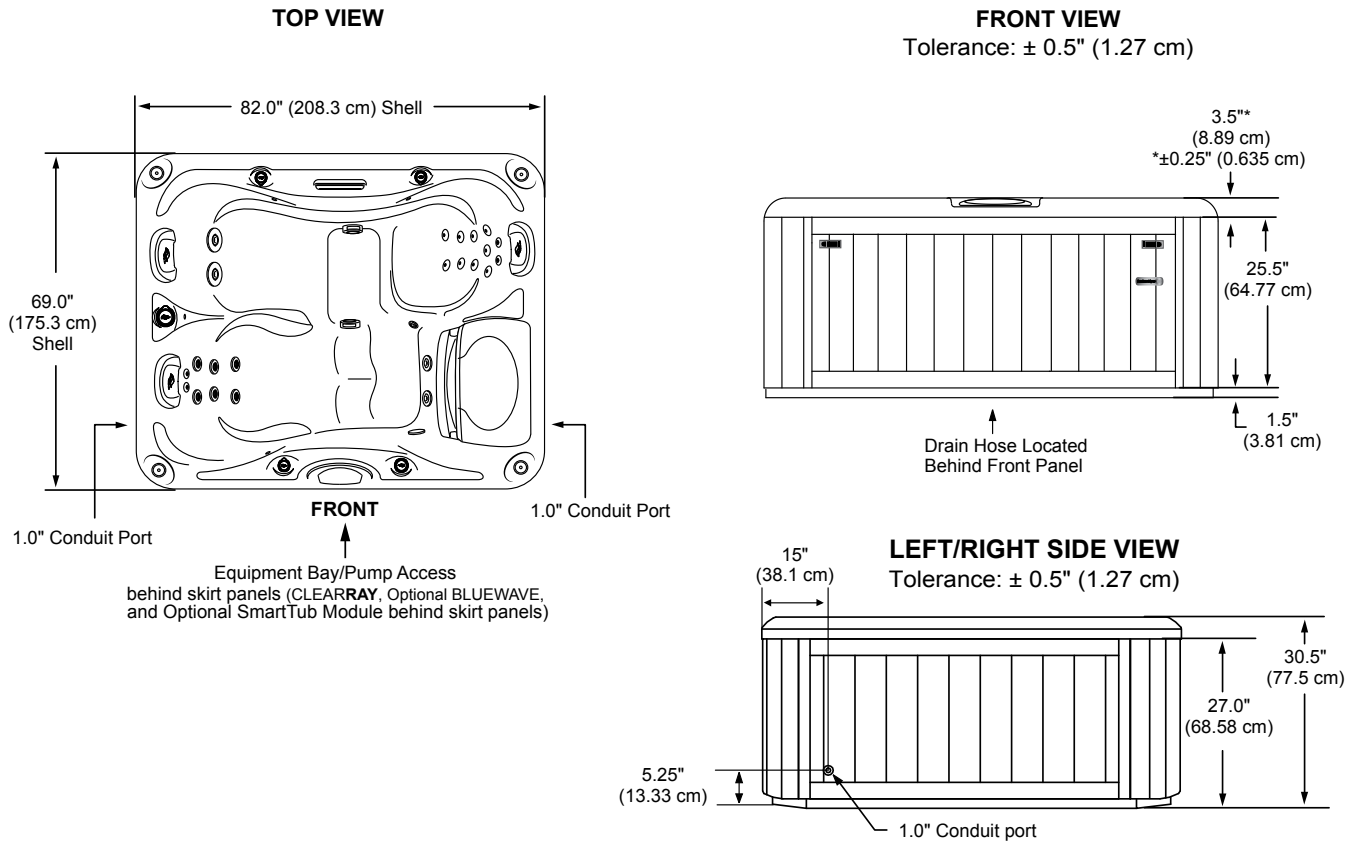

## SEAT DEPTHS

- A = 24.50" (62.23 cm)**
- B = 26.63" (67.63 cm)**
- C = 25.75" (65.41 cm)**
- D = 26.50" (67.31 cm)**

Listed dimensions represent distance from top of acrylic to lowest point in seat. **Tolerance ± 0.5" (1.27 cm).**

Dimensions/Specifications Subject To Change Without Notice

## Portable Dimensions

**IMPORTANT! Always measure each hot tub for exact dimensions BEFORE designing its foundational support and/or decking.**

Dimensions/specifications subject to change without notice. Tolerance:  $\pm 0.5"$  (1.27 cm)