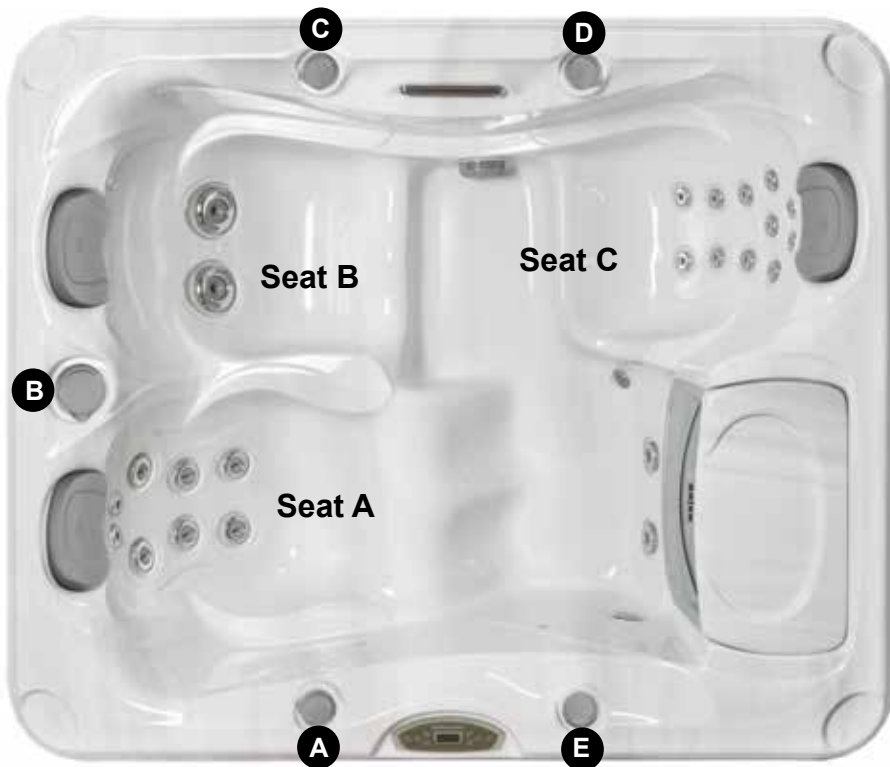

Sundance Spas 780 Dover

Operation/Seat Depths

- **(A)** Air Control - Activates Seat A Jets (2 SMT Micro, 6 SMT Fluidix, 2 Mini Vortex)
- **(B)** Massage Selector [Pump 1]- Adjusts Massage Level Between Seat A Jets + Seat B Jets and Seat C Jets
- **(C)** Air Control - Activates Seat B Jets (2 Vortex)
- **(D)** Air Control - Activates Seat C Jets (2 SMT Micro, 9 Accu-Pressure)
- **(E)** Waterfall Selector [Pump 1] - Controls Waterfall Output