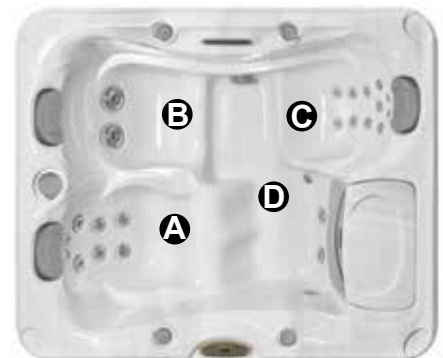

## Operation/Seat Depths

- (A)** Air Control - Activates Seat A Jets (2 SMT Micro, 6 SMT Fluidix, 2 Mini Vortex)
- (B)** Massage Selector [Pump 1]- Adjusts Massage Level Between Seat A Jets + Seat B Jets and Seat C Jets
- (C)** Air Control - Activates Seat B Jets (2 Vortex)
- (D)** Air Control - Activates Seat C Jets (2 SMT Micro, 9 Accu-Pressure)
- (E)** Waterfall Selector [Pump 1] - Controls Waterfall Output

### 23 Total Jets (Stainless Steel Escutcheons Standard)

Spa Operation Subject To Change Without Notice

## SEAT DEPTHS

- A = 24.50" (62.23 cm)**
- B = 26.63" (67.63 cm)**
- C = 25.75" (65.41 cm)**
- D = 26.50" (67.31 cm)**

Listed dimensions represent distance from top of acrylic to lowest point in seat. **Tolerance ± 0.5" (1.27 cm).**