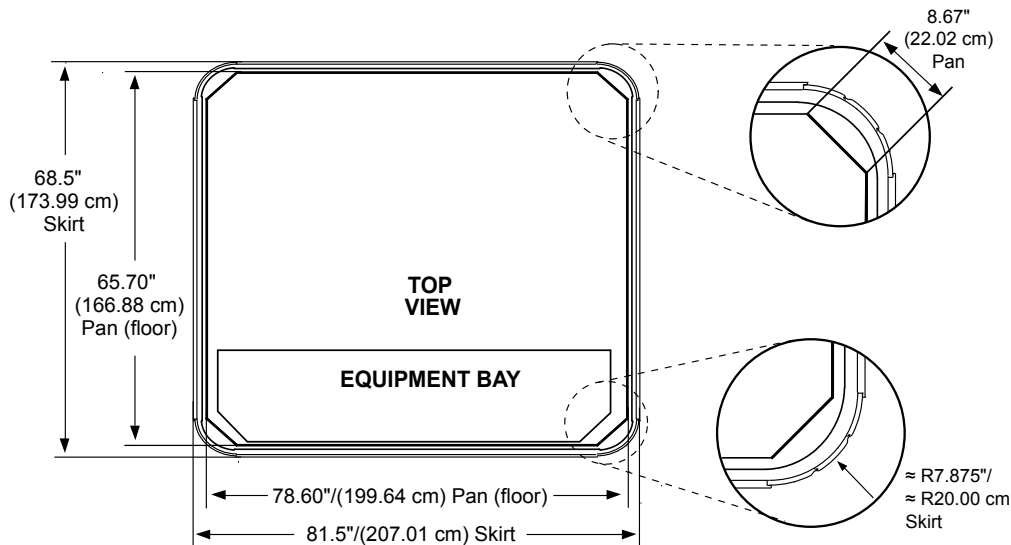

## SEAT DEPTHS

- A = 24.50" (62.23 cm)**
- B = 26.63" (67.63 cm)**
- C = 25.75" (65.41 cm)**
- D = 26.50" (67.31 cm)**

Listed dimensions represent distance from top of acrylic to lowest point in seat. **Tolerance ± 0.5" (1.27 cm).**

Dimensions/Specifications Subject To Change Without Notice

## Portable Dimensions

**IMPORTANT! Always measure each hot tub for exact dimensions BEFORE designing its foundational support and/or decking.**

Dimensions/specifications subject to change without notice. Tolerance:  $\pm 0.5"$  (1.27 cm)