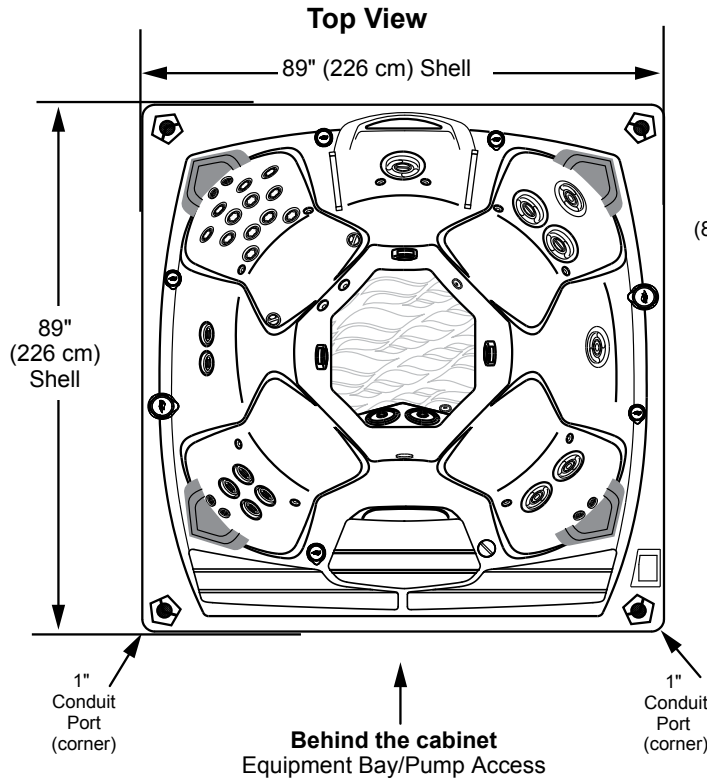

37 Total Jets

Spa Operation Subject To Change Without Notice

SEAT DEPTHS

A = 28.13" (71.45 cm)
B = 21.00" (53.34 cm)
C = 26.50" (67.31 cm)
D = 20.75" (52.71 cm)
E = 24.50" (62.23 cm)
F = 20.25" (51.44 cm)

G = 21.88" (55.58 cm)
H = 17.13" (43.51 cm)
I = 29.13" (73.99 cm)

Listed dimensions represent distance from top of acrylic to lowest point in seat. **Tolerance ± 0.5" (1.27 cm).**

Dimensions/Specifications Subject To Change Without Notice

Sundance Spas 980 Odessa

Portable Dimensions

IMPORTANT! Always measure each hot tub for exact dimensions BEFORE designing its foundational support and/or decking.

Dimensions/specifications subject to change without notice. Tolerance: ± 0.5" (1.27 cm)