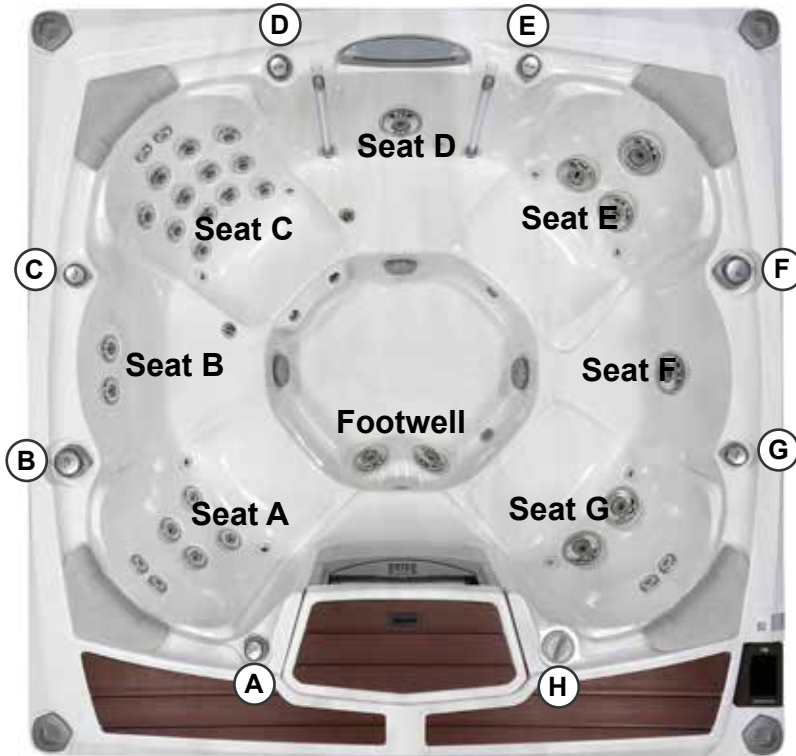

Sundance Spas 980 Odessa

Operation/Seat Depths

- **A** Air Control - Activates Seat A Jets (2 Fluidix Nex, 4 Fluidix Reflex) and Seat B Jets (2 Fluidix Reflex)
- **B** Massage Selector [Pump 2] - Adjusts Massage Level Between Seat A Jets + Seat B Jets and Seat C Jets
- **C** Air Control - Activates Seat C Jets (2 Fluidix Nex, 12 Fluidix ST, 2 Pulsators, 2 Accu-Pressure)
- **D** Waterfall Selector [8-Hour Circ. Pump] - Controls Waterfall Output
- **E** Air Control - Activates Seat E Jets (1 Vortex, 2 Fluidix Intelli-Jet) and Seat D Jets (1 Vortex)
- **F** Massage Selector [Pump 1] - Adjusts Massage Level Between the Seat E Jets and Seat G Jets
- **G** Air Control - Activates Seat F (1 Vortex), Seat G (2 Fluidix Nex, 2 Vortex and Footwell Jets (2 Vortex)
- **H** SunScents Dispenser

- Jets Pump 1: Seat D (1 Vortex), Seat F (1 Vortex) and Footwell Jets (2 Vortex) are always on when this pump is running
- Jets Pump 2: Seat C (2 Accu-Pressure Jets are always on when this pump is running