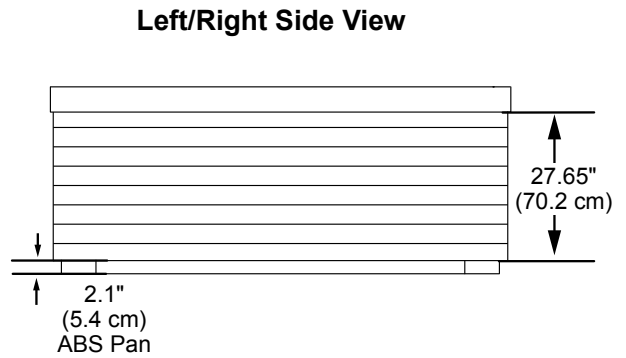

37 Total Jets

Spa Operation Subject To Change Without Notice

SEAT DEPTHS

A = 28.13" (71.45 cm)
B = 21.00" (53.34 cm)
C = 26.50" (67.31 cm)
D = 20.75" (52.71 cm)
E = 24.50" (62.23 cm)
F = 20.25" (51.44 cm)

G = 21.88" (55.58 cm)
H = 17.13" (43.51 cm)
I = 29.13" (73.99 cm)

Listed dimensions represent distance from top of acrylic to lowest point in seat. **Tolerance ± 0.5" (1.27 cm).**

Dimensions/Specifications Subject To Change Without Notice

Sundance Spas 980 Odessa

Portable Dimensions

IMPORTANT! Always measure each hot tub for exact dimensions BEFORE designing its foundational support and/or decking.

Dimensions/specifications subject to change without notice. Tolerance: ± 0.5" (1.27 cm)