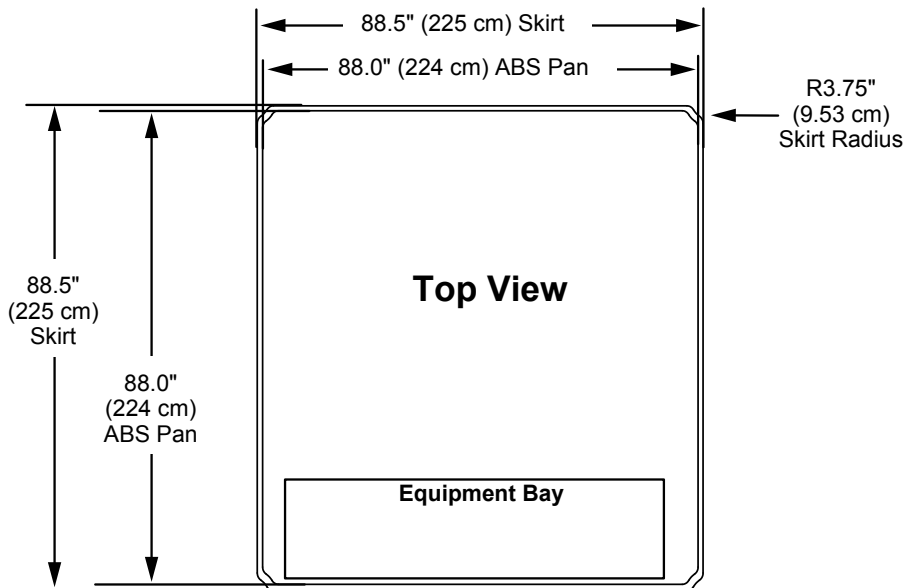

37 Total Jets

Spa Operation Subject To Change Without Notice

SEAT DEPTHS

A = 28.13" (71.45 cm)
B = 21.00" (53.34 cm)
C = 26.50" (67.31 cm)
D = 20.75" (52.71 cm)
E = 24.50" (62.23 cm)
F = 20.25" (51.44 cm)

G = 21.88" (55.58 cm)
H = 17.13" (43.51 cm)
I = 29.13" (73.99 cm)

Listed dimensions represent distance from top of acrylic to lowest point in seat. **Tolerance ± 0.5" (1.27 cm).**

Dimensions/Specifications Subject To Change Without Notice

Sundance Spas 980 Odessa

Portable Dimensions

IMPORTANT! Always measure each hot tub for exact dimensions BEFORE designing its foundational support and/or decking.

Dimensions/specifications subject to change without notice. Tolerance: ± 0.5" (1.27 cm)