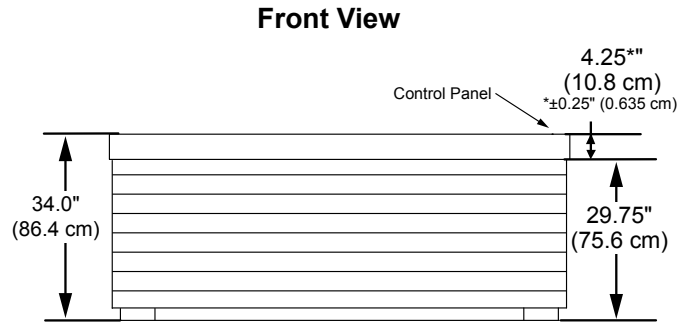

37 Total Jets

Spa Operation Subject To Change Without Notice

SEAT DEPTHS

A = 28.13" (71.45 cm)
B = 21.00" (53.34 cm)
C = 26.50" (67.31 cm)
D = 20.75" (52.71 cm)
E = 24.50" (62.23 cm)
F = 20.25" (51.44 cm)

G = 21.88" (55.58 cm)
H = 17.13" (43.51 cm)
I = 29.13" (73.99 cm)

Listed dimensions represent distance from top of acrylic to lowest point in seat. **Tolerance ± 0.5" (1.27 cm).**

Dimensions/Specifications Subject To Change Without Notice

Sundance Spas 980 Odessa

Portable Dimensions

IMPORTANT! Always measure each hot tub for exact dimensions BEFORE designing its foundational support and/or decking.

Dimensions/specifications subject to change without notice. Tolerance: ± 0.5" (1.27 cm)