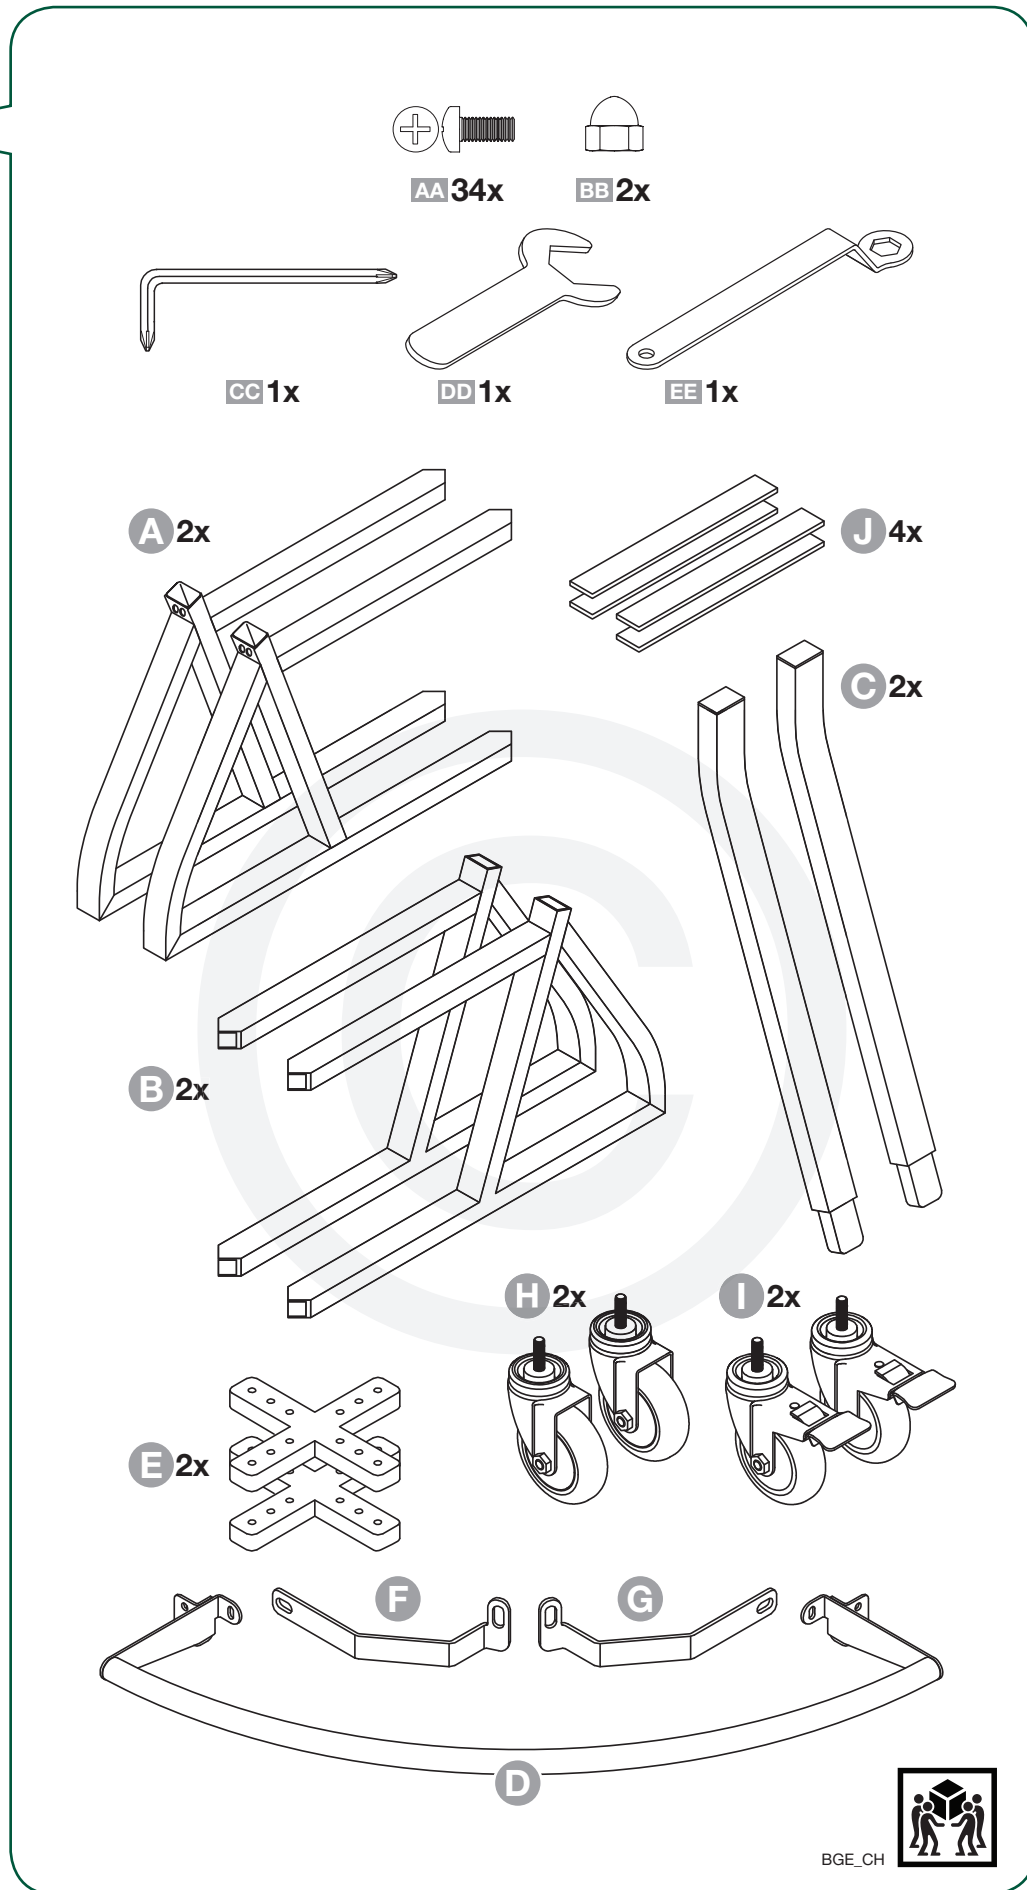

www.biggreenegg.com/assembly-videos

- www.biggreenegg.com
- www.biggreenegg.ca
- www.biggreenegg.eu
- www.biggreenegg.co.uk
- www.biggreenegg.com.au
- www.biggreenegg.co.nz
- www.biggreeneggisrael.com
- www.biggreenegg.com.mx
- www.biggreenegg.co.za

CAUTION: SEE SAFETY NOTICE
www.biggreenegg.com/safetytips

© Big Green Egg, Inc. All Rights Reserved Worldwide. No part of this document may be reproduced or transmitted in any form or by any means, digital, electronic, mechanical, photocopying, recording, or otherwise, without the prior written permission of Big Green Egg, Inc. (BGE). All images and materials are protected by © copyright and all rights are reserved in any medium and any form of reproduction worldwide. Any use of these materials, including reproduction, modification, distribution or republication, without the prior written consent of Big Green Egg, is strictly prohibited. Big Green Egg®, including the Big Green Egg logo, are trademarks and/or registered trademarks of BGE in the USA and other countries throughout the world. All Rights are Reserved Worldwide. Warning: The unauthorized reproduction or distribution of this copyrighted work is illegal. Criminal copyright infringement, including infringement without monetary gain, is investigated by the FBI and is punishable by up to five years in federal prison and a fine of $250,000.