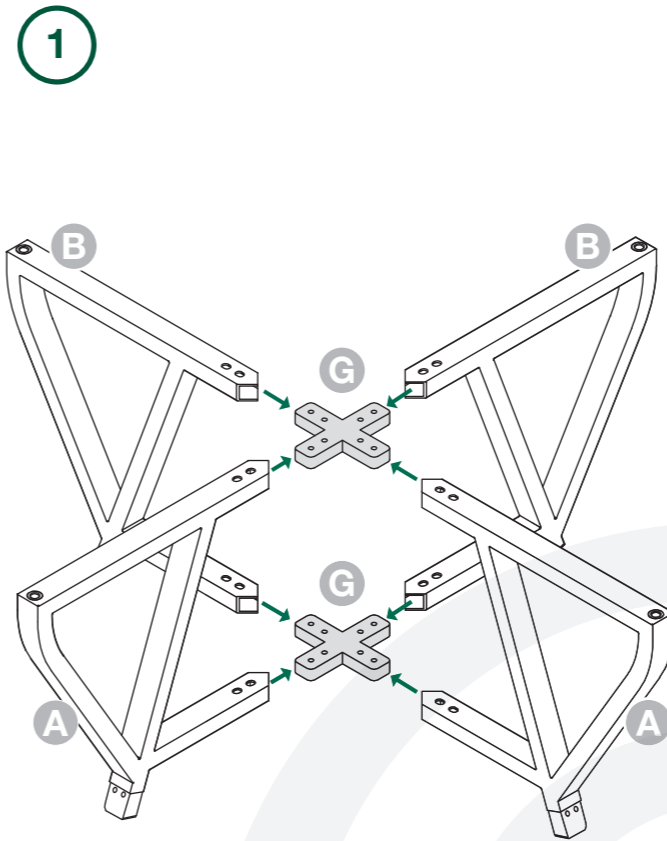

7/16"
(11mm)

www.biggreenegg.com/assembly-videos

- www.biggreenegg.com
- www.biggreenegg.ca
- www.biggreenegg.com.co
- www.biggreenegg.eu
- www.biggreenegg.co.uk
- www.biggreenegg.com.au
- www.biggreenegg.co.nz
- www.biggreeneggisrael.com
- www.biggreenegg.com.mx
- www.biggreenegg.co.za

CAUTION: SEE SAFETY NOTICE
www.biggreenegg.com/safetytips

© Big Green Egg, Inc. All Rights Reserved Worldwide. No part of this document may be reproduced or transmitted in any form or by any means, digital, electronic, mechanical, photocopying, recording, or otherwise, without the prior written permission of Big Green Egg, Inc. (BGE). All images and materials are protected by © copyright and all rights are reserved in any medium and any form of reproduction worldwide. Any use of these materials, including reproduction, modification, distribution or republication, without the prior written consent of Big Green Egg, is strictly prohibited. Big Green Egg®, including the Big Green Egg logo, are trademarks and/or registered trademarks of BGE in the USA and other countries throughout the world. All Rights are Reserved Worldwide. Warning: The unauthorized reproduction or distribution of this copyrighted work is illegal. Criminal copyright infringement, including infringement without monetary gain, is investigated by the FBI and is punishable by up to five years in federal prison and a fine of $250,000.