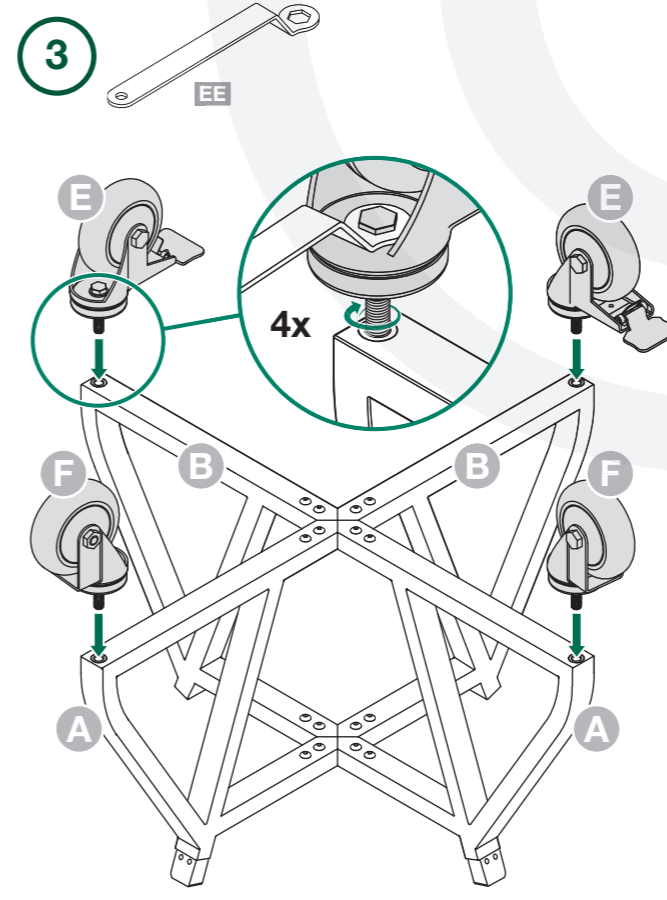

7/16"
(11mm)

www.biggreenegg.com/assembly-videos

- www.biggreenegg.com
- www.biggreenegg.ca
- www.biggreenegg.com.co
- www.biggreenegg.eu
- www.biggreenegg.co.uk
- www.biggreenegg.com.au
- www.biggreenegg.co.nz
- www.biggreeneggisrael.com
- www.biggreenegg.com.mx
- www.biggreenegg.co.za

CAUTION: SEE SAFETY NOTICE
www.biggreenegg.com/safetytips

© Big Green Egg, Inc. All Rights Reserved Worldwide. No part of this document may be reproduced or transmitted in any form or by any means, digital, electronic, mechanical, photocopying, recording, or otherwise, without the prior written permission of Big Green Egg, Inc. (BGE). All images and materials are protected by © copyright and all rights are reserved in any medium and any form of reproduction worldwide. Any use of these materials, including reproduction, modification, distribution or republication, without the prior written consent of Big Green Egg, is strictly prohibited. Big Green Egg®, including the Big Green Egg logo, are trademarks and/or registered trademarks of BGE in the USA and other countries throughout the world. All Rights are Reserved Worldwide. Warning: The unauthorized reproduction or distribution of this copyrighted work is illegal. Criminal copyright infringement, including infringement without monetary gain, is investigated by the FBI and is punishable by up to five years in federal prison and a fine of $250,000.