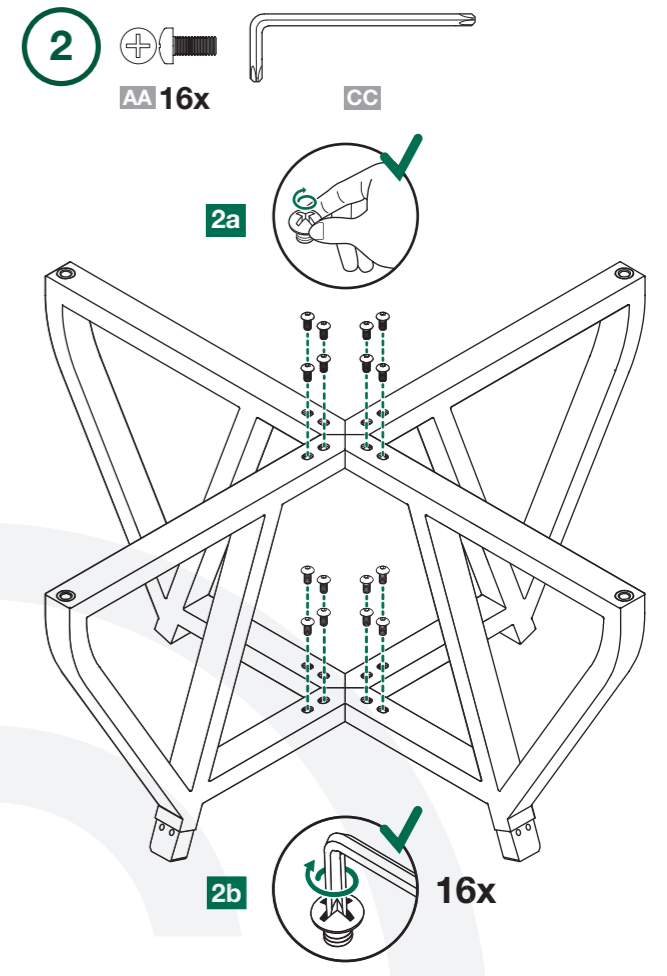

7/16"
(11mm)

www.biggreenegg.com/assembly-videos

- www.biggreenegg.com
- www.biggreenegg.ca
- www.biggreenegg.com.co
- www.biggreenegg.eu
- www.biggreenegg.co.uk
- www.biggreenegg.com.au
- www.biggreenegg.co.nz
- www.biggreeneggisrael.com
- www.biggreenegg.com.mx
- www.biggreenegg.co.za

CAUTION: SEE SAFETY NOTICE
www.biggreenegg.com/safetytips

© Big Green Egg, Inc. All Rights Reserved Worldwide. No part of this document may be reproduced or transmitted in any form or by any means, digital, electronic, mechanical, photocopying, recording, or otherwise, without the prior written permission of Big Green Egg, Inc. (BGE). All images and materials are protected by © copyright and all rights are reserved in any medium and any form of reproduction worldwide. Any use of these materials, including reproduction, modification, distribution or republication, without the prior written consent of Big Green Egg, is strictly prohibited. Big Green Egg®, including the Big Green Egg logo, are trademarks and/or registered trademarks of BGE in the USA and other countries throughout the world. All Rights are Reserved Worldwide. Warning: The unauthorized reproduction or distribution of this copyrighted work is illegal. Criminal copyright infringement, including infringement without monetary gain, is investigated by the FBI and is punishable by up to five years in federal prison and a fine of $250,000.