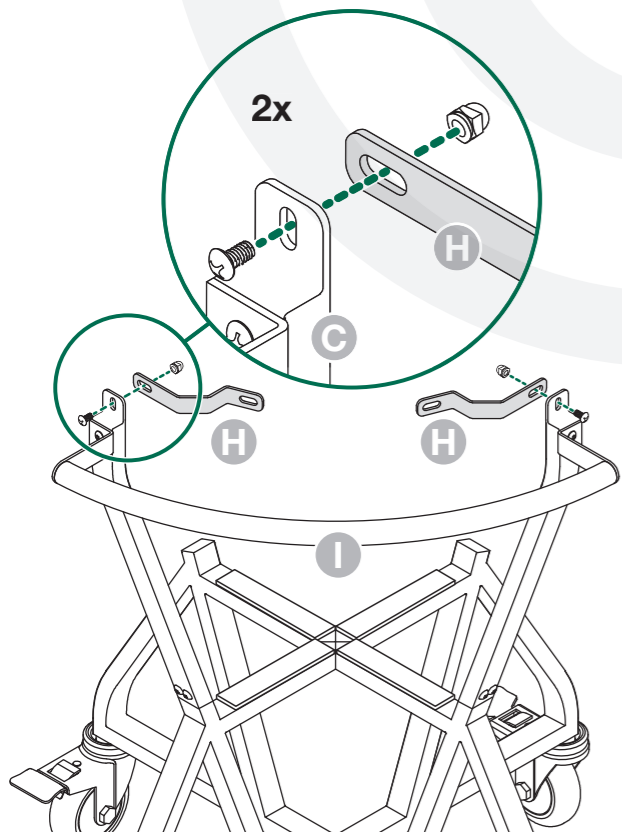

5

6

7

8

IntEGGrated Nest+Handler

7/16"
(11mm)

www.biggreenegg.com/assembly-videos

- www.biggreenegg.com
- www.biggreenegg.ca
- www.biggreenegg.com.co
- www.biggreenegg.eu
- www.biggreenegg.co.uk
- www.biggreenegg.com.au
- www.biggreenegg.co.nz
- www.biggreeneggisrael.com
- www.biggreenegg.com.mx
- www.biggreenegg.co.za