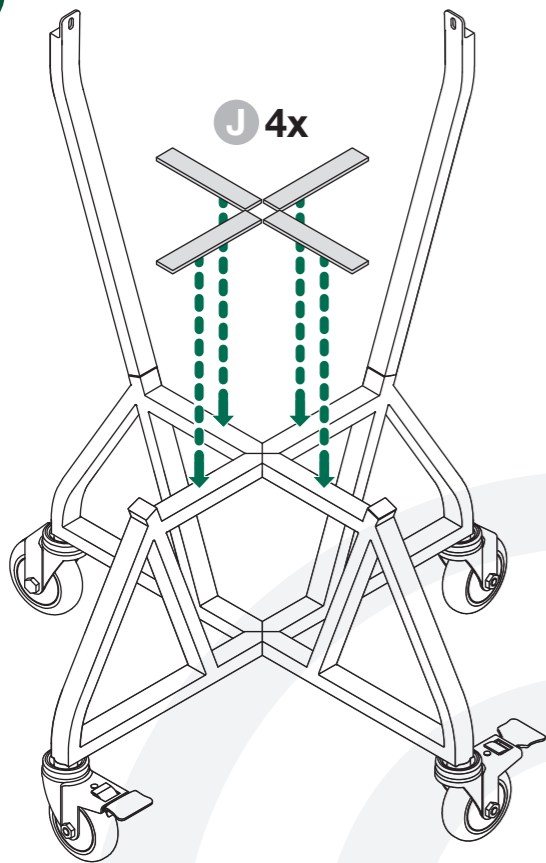

5

6

7

8

IntEGGrated Nest+Handler

7/16"
(11mm)

www.biggreenegg.com/assembly-videos

- www.biggreenegg.com
- www.biggreenegg.ca
- www.biggreenegg.com.co
- www.biggreenegg.eu
- www.biggreenegg.co.uk
- www.biggreenegg.com.au
- www.biggreenegg.co.nz
- www.biggreeneggisrael.com
- www.biggreenegg.com.mx
- www.biggreenegg.co.za