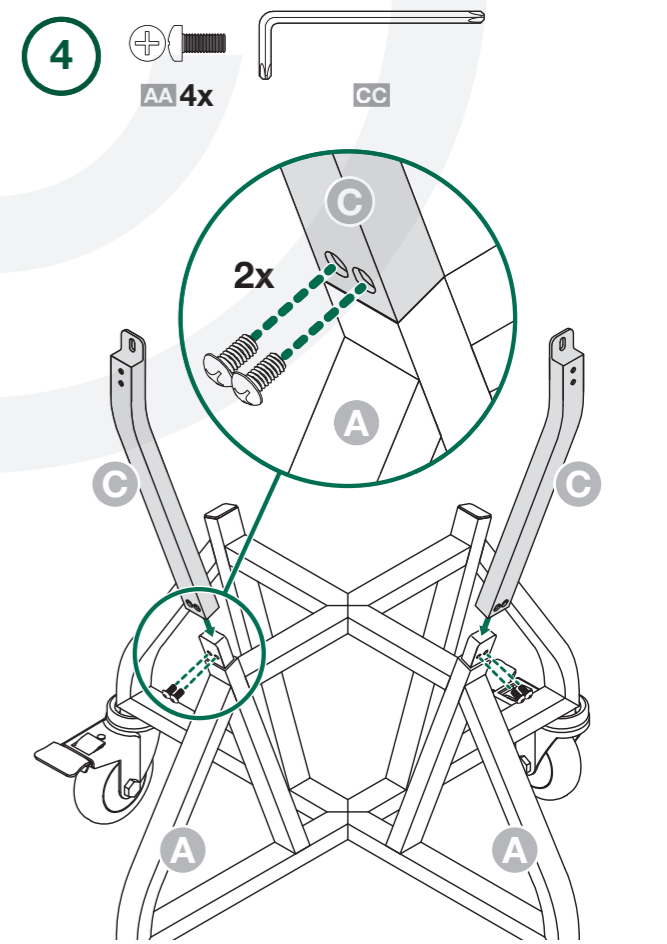

7/16"
(11mm)

www.biggreenegg.com/assembly-videos

- www.biggreenegg.com
- www.biggreenegg.ca
- www.biggreenegg.com.co
- www.biggreenegg.eu
- www.biggreenegg.co.uk
- www.biggreenegg.com.au
- www.biggreenegg.co.nz
- www.biggreeneggisrael.com
- www.biggreenegg.com.mx
- www.biggreenegg.co.za

CAUTION: SEE SAFETY NOTICE
www.biggreenegg.com/safetytips

© Big Green Egg, Inc. All Rights Reserved Worldwide. No part of this document may be reproduced or transmitted in any form or by any means, digital, electronic, mechanical, photocopying, recording, or otherwise, without the prior written permission of Big Green Egg, Inc. (BGE). All images and materials are protected by © copyright and all rights are reserved in any medium and any form of reproduction worldwide. Any use of these materials, including reproduction, modification, distribution or republication, without the prior written consent of Big Green Egg, is strictly prohibited. Big Green Egg®, including the Big Green Egg logo, are trademarks and/or registered trademarks of BGE in the USA and other countries throughout the world. All Rights are Reserved Worldwide. Warning: The unauthorized reproduction or distribution of this copyrighted work is illegal. Criminal copyright infringement, including infringement without monetary gain, is investigated by the FBI and is punishable by up to five years in federal prison and a fine of $250,000.