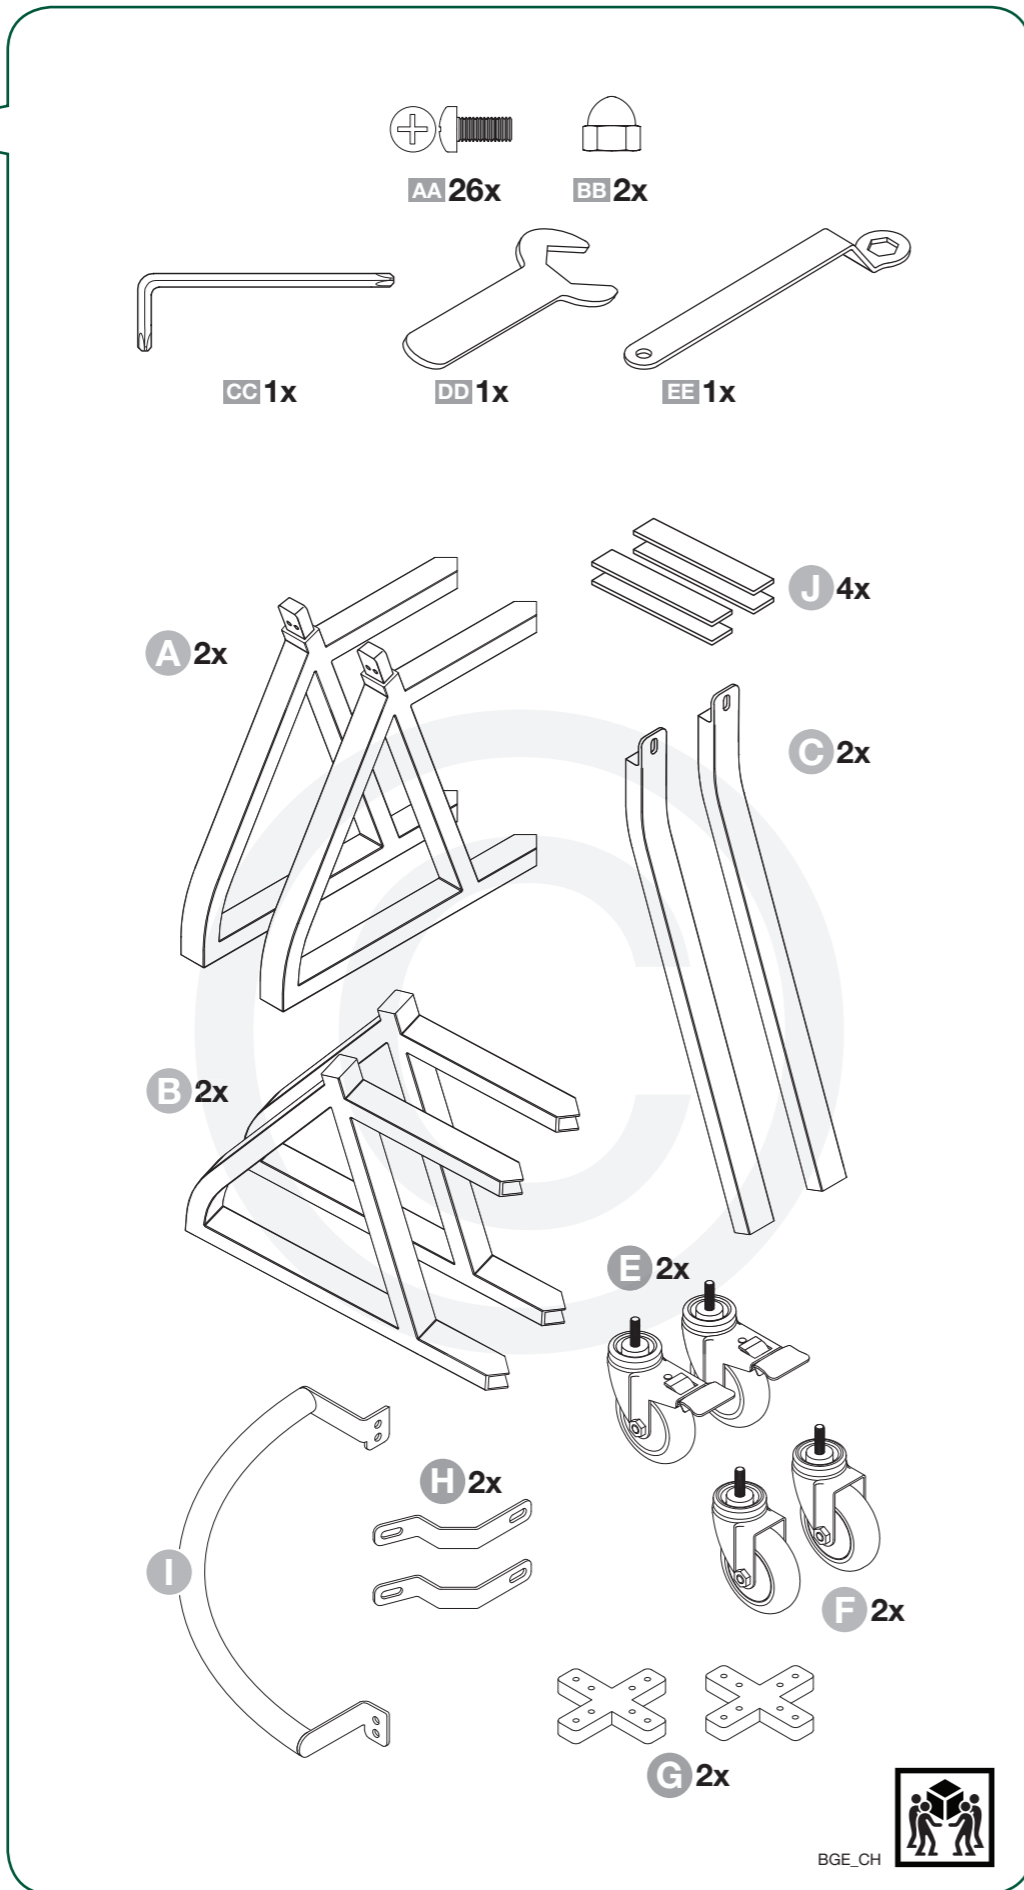

7/16"
(11mm)

www.biggreenegg.com/assembly-videos

- www.biggreenegg.com
- www.biggreenegg.ca
- www.biggreenegg.com.co
- www.biggreenegg.eu
- www.biggreenegg.co.uk
- www.biggreenegg.com.au
- www.biggreenegg.co.nz
- www.biggreeneggisrael.com
- www.biggreenegg.com.mx
- www.biggreenegg.co.za

CAUTION: SEE SAFETY NOTICE
www.biggreenegg.com/safetytips

© Big Green Egg, Inc. All Rights Reserved Worldwide. No part of this document may be reproduced or transmitted in any form or by any means, digital, electronic, mechanical, photocopying, recording, or otherwise, without the prior written permission of Big Green Egg, Inc. (BGE). All images and materials are protected by © copyright and all rights are reserved in any medium and any form of reproduction worldwide. Any use of these materials, including reproduction, modification, distribution or republication, without the prior written consent of Big Green Egg, is strictly prohibited. Big Green Egg®, including the Big Green Egg logo, are trademarks and/or registered trademarks of BGE in the USA and other countries throughout the world. All Rights are Reserved Worldwide. Warning: The unauthorized reproduction or distribution of this copyrighted work is illegal. Criminal copyright infringement, including infringement without monetary gain, is investigated by the FBI and is punishable by up to five years in federal prison and a fine of $250,000.