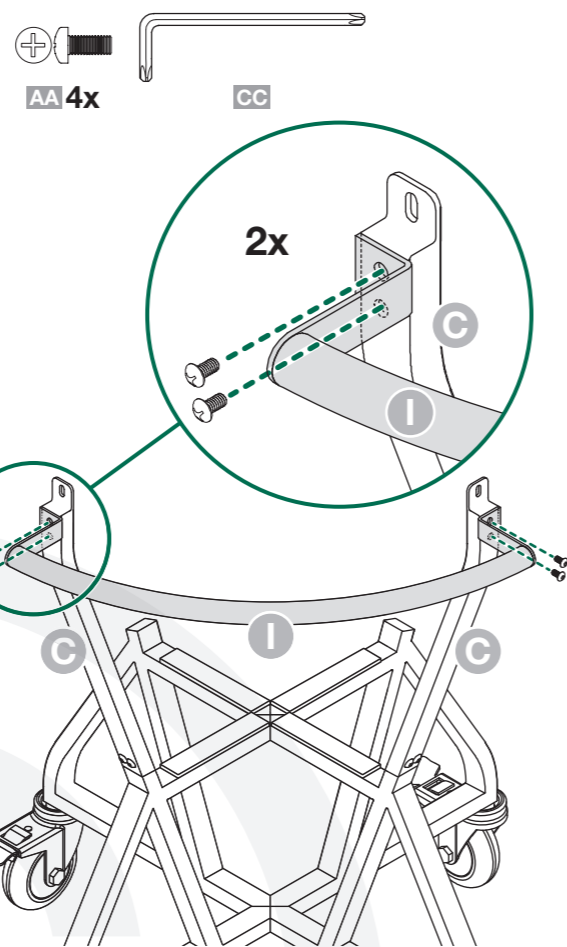

5

6

7

8

IntEGGrated Nest+Handler

7/16"
(11mm)

www.biggreenegg.com/assembly-videos

- www.biggreenegg.com
- www.biggreenegg.ca
- www.biggreenegg.com.co
- www.biggreenegg.eu
- www.biggreenegg.co.uk
- www.biggreenegg.com.au
- www.biggreenegg.co.nz
- www.biggreeneggisrael.com
- www.biggreenegg.com.mx
- www.biggreenegg.co.za