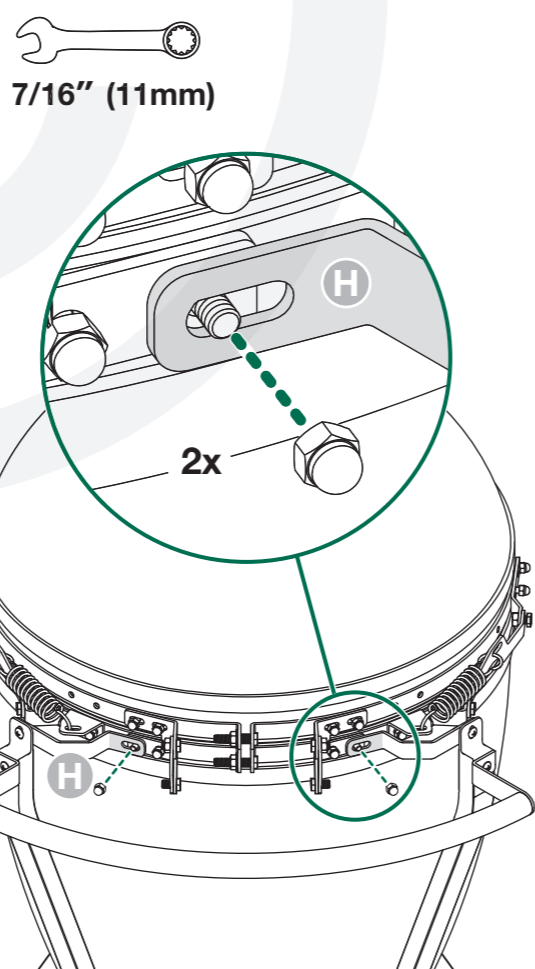

5

6

7

8

IntEGGrated Nest+Handler

7/16"
(11mm)

www.biggreenegg.com/assembly-videos

- www.biggreenegg.com
- www.biggreenegg.ca
- www.biggreenegg.com.co
- www.biggreenegg.eu
- www.biggreenegg.co.uk
- www.biggreenegg.com.au
- www.biggreenegg.co.nz
- www.biggreeneggisrael.com
- www.biggreenegg.com.mx
- www.biggreenegg.co.za