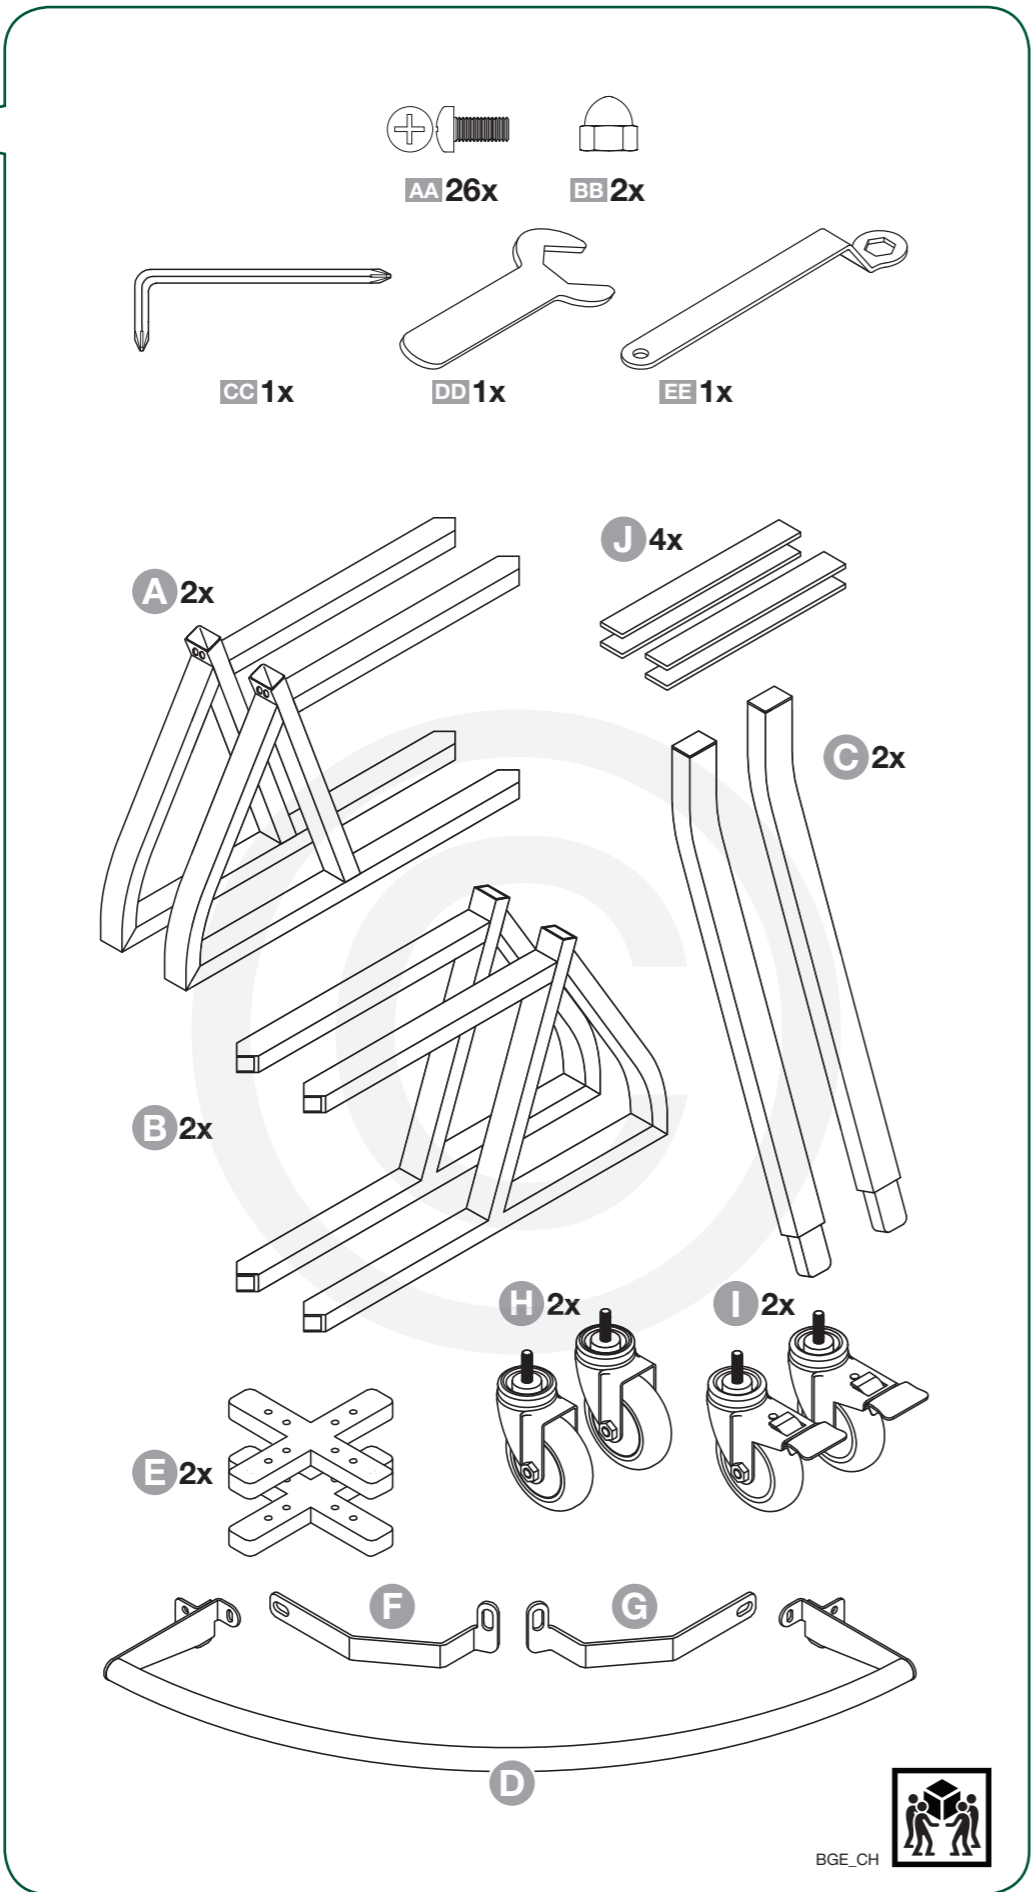

5

6

7

8

IntEGGrated Nest+Handler

XL

www.biggreenegg.com/assembly-videos

-  www.biggreenegg.com
-  www.biggreenegg.ca
-  www.biggreenegg.eu
-  www.biggreenegg.co.uk
-  www.biggreenegg.com.au
-  www.biggreenegg.co.nz
-  www.biggreeneggisrael.com
-  www.biggreenegg.com.mx
-  www.biggreenegg.co.za