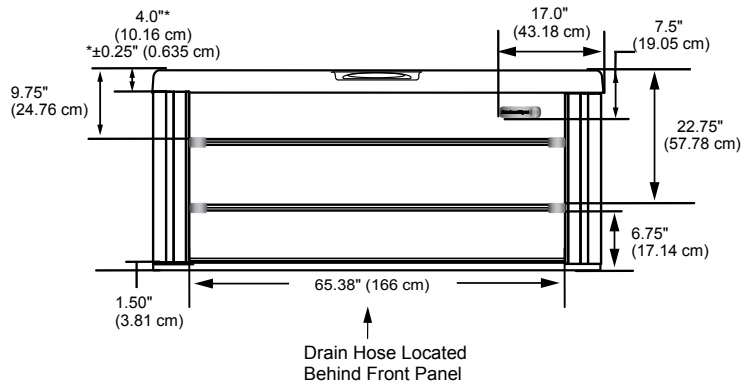

## SEAT DEPTHS

- A = 24.50" (62.23 cm)**
- B = 26.63" (67.63 cm)**
- C = 25.75" (65.41 cm)**
- D = 26.50" (67.31 cm)**

Listed dimensions represent distance from top of acrylic to lowest point in seat. **Tolerance ± 0.5" (1.27 cm).**

Dimensions/Specifications Subject To Change Without Notice

## Portable Dimensions

**TOP VIEW**

**FRONT VIEW**

Tolerance:  $\pm 0.5"$  (1.27 cm)

**RIGHT SIDE VIEW**

Tolerance:  $\pm 0.5"$  (1.27 cm)

**IMPORTANT! Always measure each hot tub for exact dimensions BEFORE designing its foundational support and/or decking.**

Dimensions/specifications subject to change without notice. Tolerance:  $\pm 0.5"$  (1.27 cm)

Dimensions/Specifications Subject To Change Without Notice

Denne modellen kan kobles med 1-fas 230V C-sikring (treg) og 3-fas (400 volt TN-nett - se egne linjer)