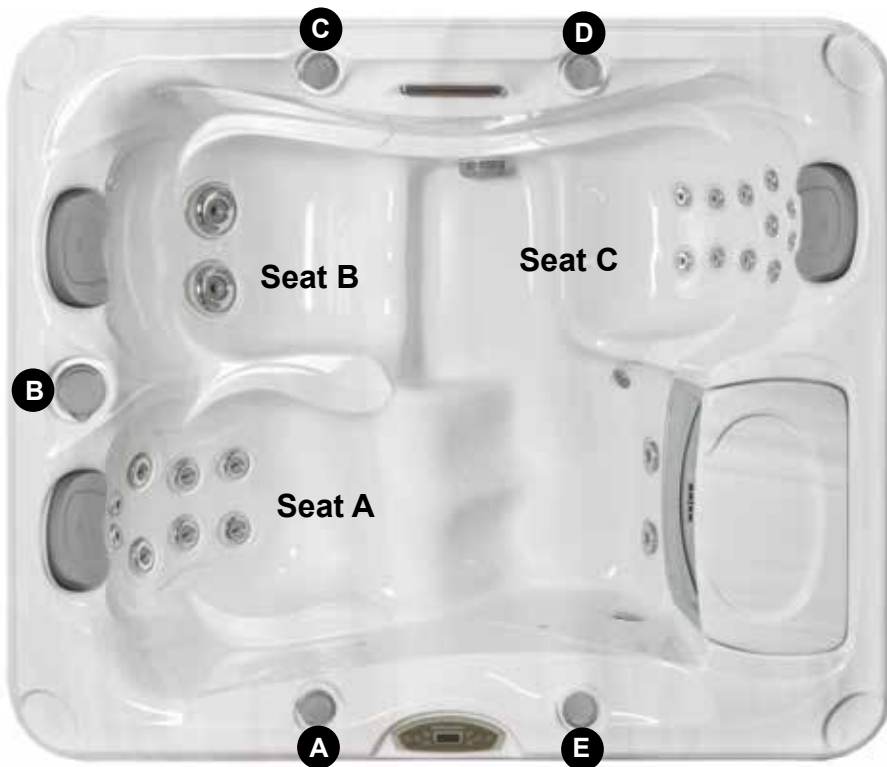

Sundance Spas 780 Dover

Operation/Seat Depths

- **(A)** Air Control - Activates Seat A Jets (2 SMT Micro, 6 SMT Fluidix, 2 Mini Vortex)
- **(B)** Massage Selector [Pump 1]- Adjusts Massage Level Between Seat A Jets + Seat B Jets and Seat C Jets
- **(C)** Air Control - Activates Seat B Jets (2 Vortex)
- **(D)** Air Control - Activates Seat C Jets (2 SMT Micro, 9 Accu-Pressure)
- **(E)** Waterfall Selector [Pump 1] - Controls Waterfall Output