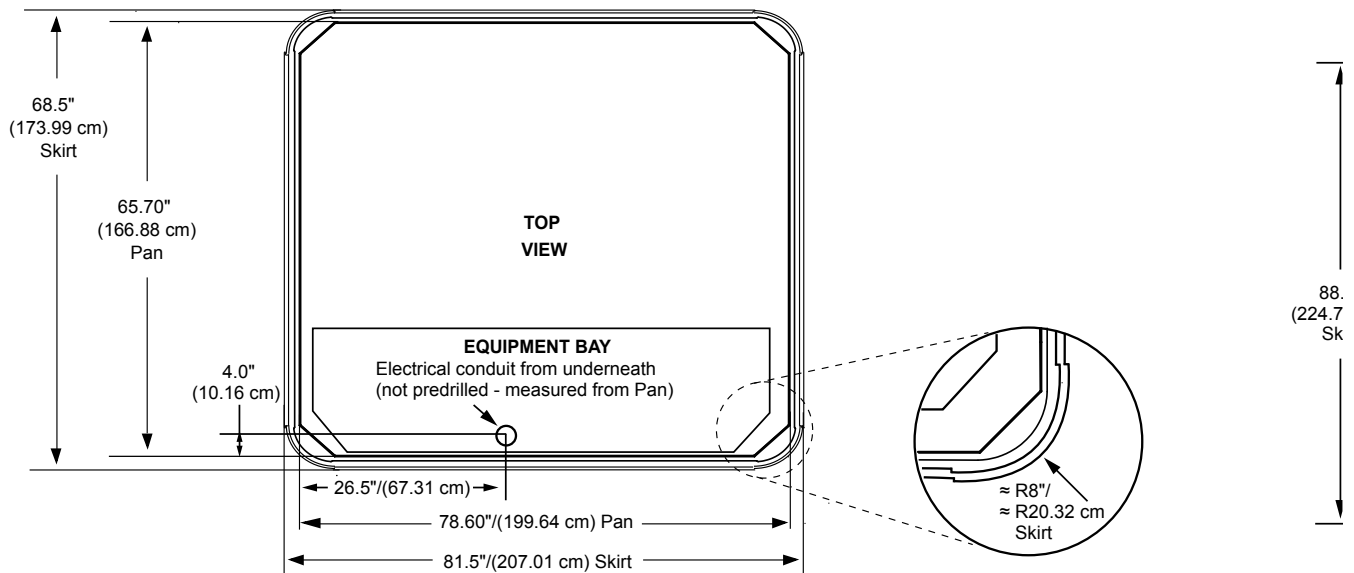

## SEAT DEPTHS

- A = 24.50" (62.23 cm)**
- B = 26.63" (67.63 cm)**
- C = 25.75" (65.41 cm)**
- D = 26.50" (67.31 cm)**

Listed dimensions represent distance from top of acrylic to lowest point in seat. **Tolerance ± 0.5" (1.27 cm).**

Dimensions/Specifications Subject To Change Without Notice

## Portable Dimensions

**TOP VIEW**

**FRONT VIEW**

Tolerance:  $\pm 0.5"$  (1.27 cm)

**RIGHT SIDE VIEW**

Tolerance:  $\pm 0.5"$  (1.27 cm)

**IMPORTANT! Always measure each hot tub for exact dimensions BEFORE designing its foundational support and/or decking.**

Dimensions/specifications subject to change without notice. Tolerance:  $\pm 0.5"$  (1.27 cm)

Dimensions/Specifications Subject To Change Without Notice

Denne modellen kan kobles med 1-fas 230V C-sikring (treg) og 3-fas (400 volt TN-nett - se egne linjer)