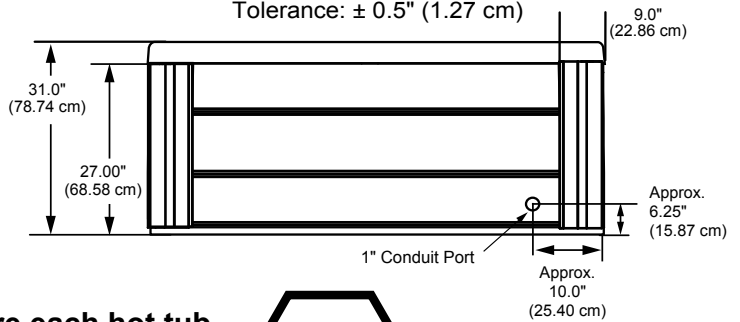

## SEAT DEPTHS

- A = 24.50" (62.23 cm)**
- B = 26.63" (67.63 cm)**
- C = 25.75" (65.41 cm)**
- D = 26.50" (67.31 cm)**

Listed dimensions represent distance from top of acrylic to lowest point in seat. **Tolerance ± 0.5" (1.27 cm).**

## Portable Dimensions

**TOP VIEW**

**FRONT VIEW**

Tolerance:  $\pm 0.5"$  (1.27 cm)

**RIGHT SIDE VIEW**

Tolerance:  $\pm 0.5"$  (1.27 cm)

**IMPORTANT! Always measure each hot tub for exact dimensions BEFORE designing its foundational support and/or decking.**

Dimensions/specifications subject to change without notice. Tolerance:  $\pm 0.5"$  (1.27 cm)

Dimensions/Specifications Subject To Change Without Notice

Denne modellen kan kobles med 1-fas 230V C-sikring (treg) og 3-fas (400 volt TN-nett - se egne linjer)