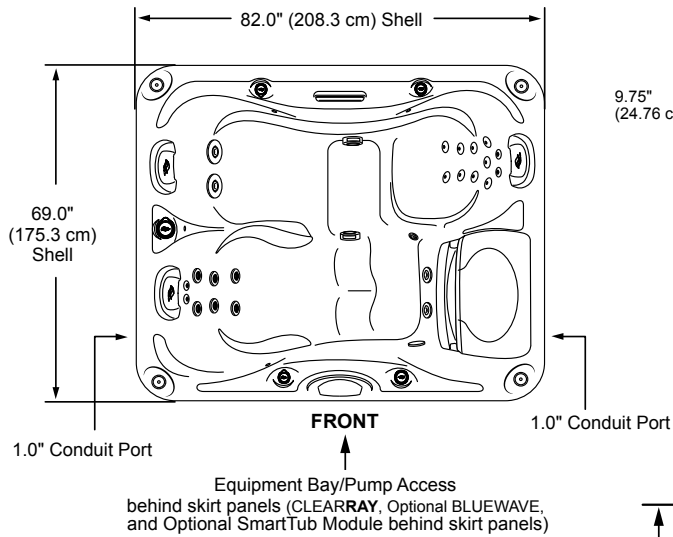

## SEAT DEPTHS

- A = 24.50" (62.23 cm)**
- B = 26.63" (67.63 cm)**
- C = 25.75" (65.41 cm)**
- D = 26.50" (67.31 cm)**

Listed dimensions represent distance from top of acrylic to lowest point in seat. **Tolerance ± 0.5" (1.27 cm).**

Dimensions/Specifications Subject To Change Without Notice

## Portable Dimensions

**TOP VIEW**

**FRONT VIEW**

Tolerance:  $\pm 0.5"$  (1.27 cm)

**RIGHT SIDE VIEW**

Tolerance:  $\pm 0.5"$  (1.27 cm)

**IMPORTANT! Always measure each hot tub for exact dimensions BEFORE designing its foundational support and/or decking.**