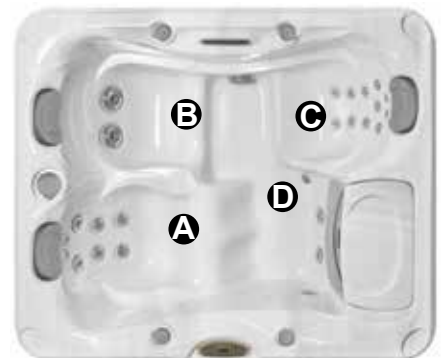

## Operation/Seat Depths

- (A)** Air Control - Activates Seat A Jets (2 SMT Micro, 6 SMT Fluidix, 2 Mini Vortex)
- (B)** Massage Selector [Pump 1]- Adjusts Massage Level Between Seat A Jets + Seat B Jets and Seat C Jets
- (C)** Air Control - Activates Seat B Jets (2 Vortex)
- (D)** Air Control - Activates Seat C Jets (2 SMT Micro, 9 Accu-Pressure)
- (E)** Waterfall Selector [Pump 1] - Controls Waterfall Output

### 23 Total Jets (Stainless Steel Escutcheons Standard)

Spa Operation Subject To Change Without Notice

## SEAT DEPTHS

- A = 24.50" (62.23 cm)**
- B = 26.63" (67.63 cm)**
- C = 25.75" (65.41 cm)**
- D = 26.50" (67.31 cm)**

Listed dimensions represent distance from top of acrylic to lowest point in seat. **Tolerance ± 0.5" (1.27 cm).**